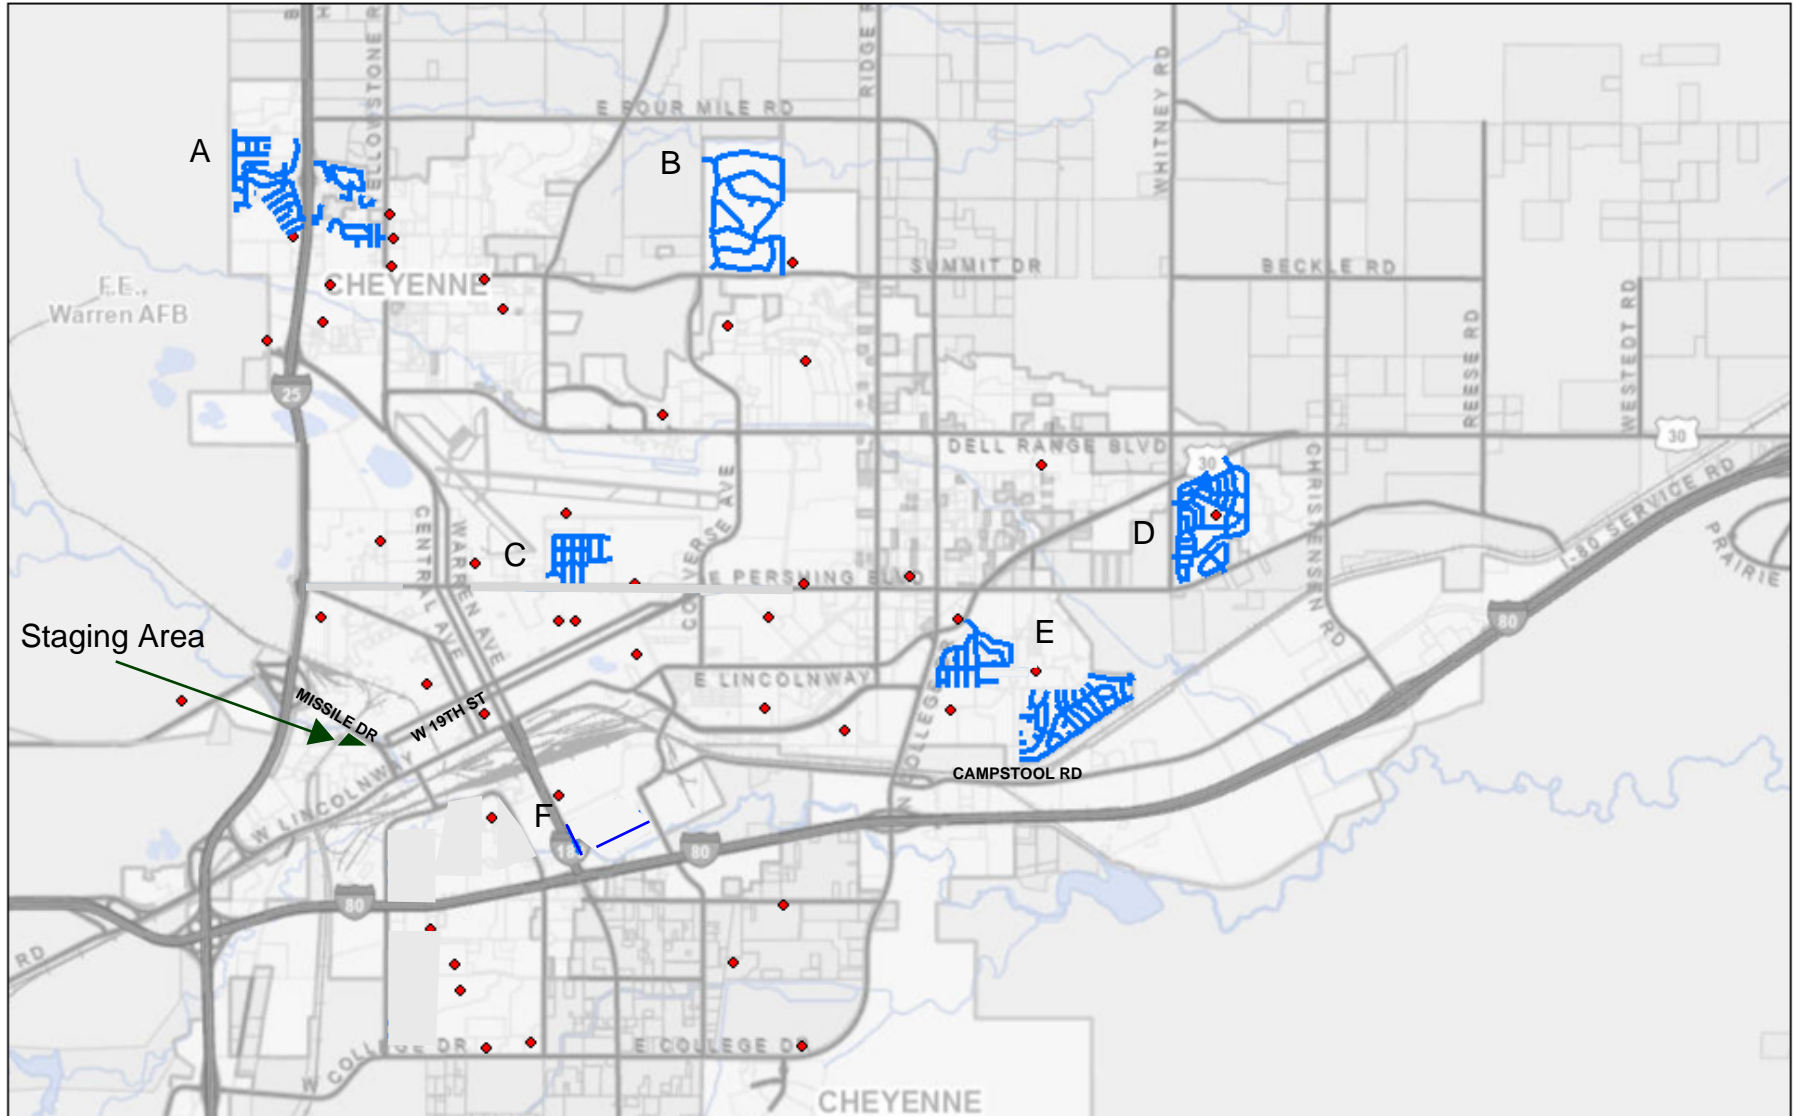

CITY OF CHEYENNE
2024 Surface Seal #2
S-15-24

3/10/2023

- School Locations
- Surface Seal Locations
- Staging Area

Vicinity Map

Cheyenne and Laramie County GIS Cooperative