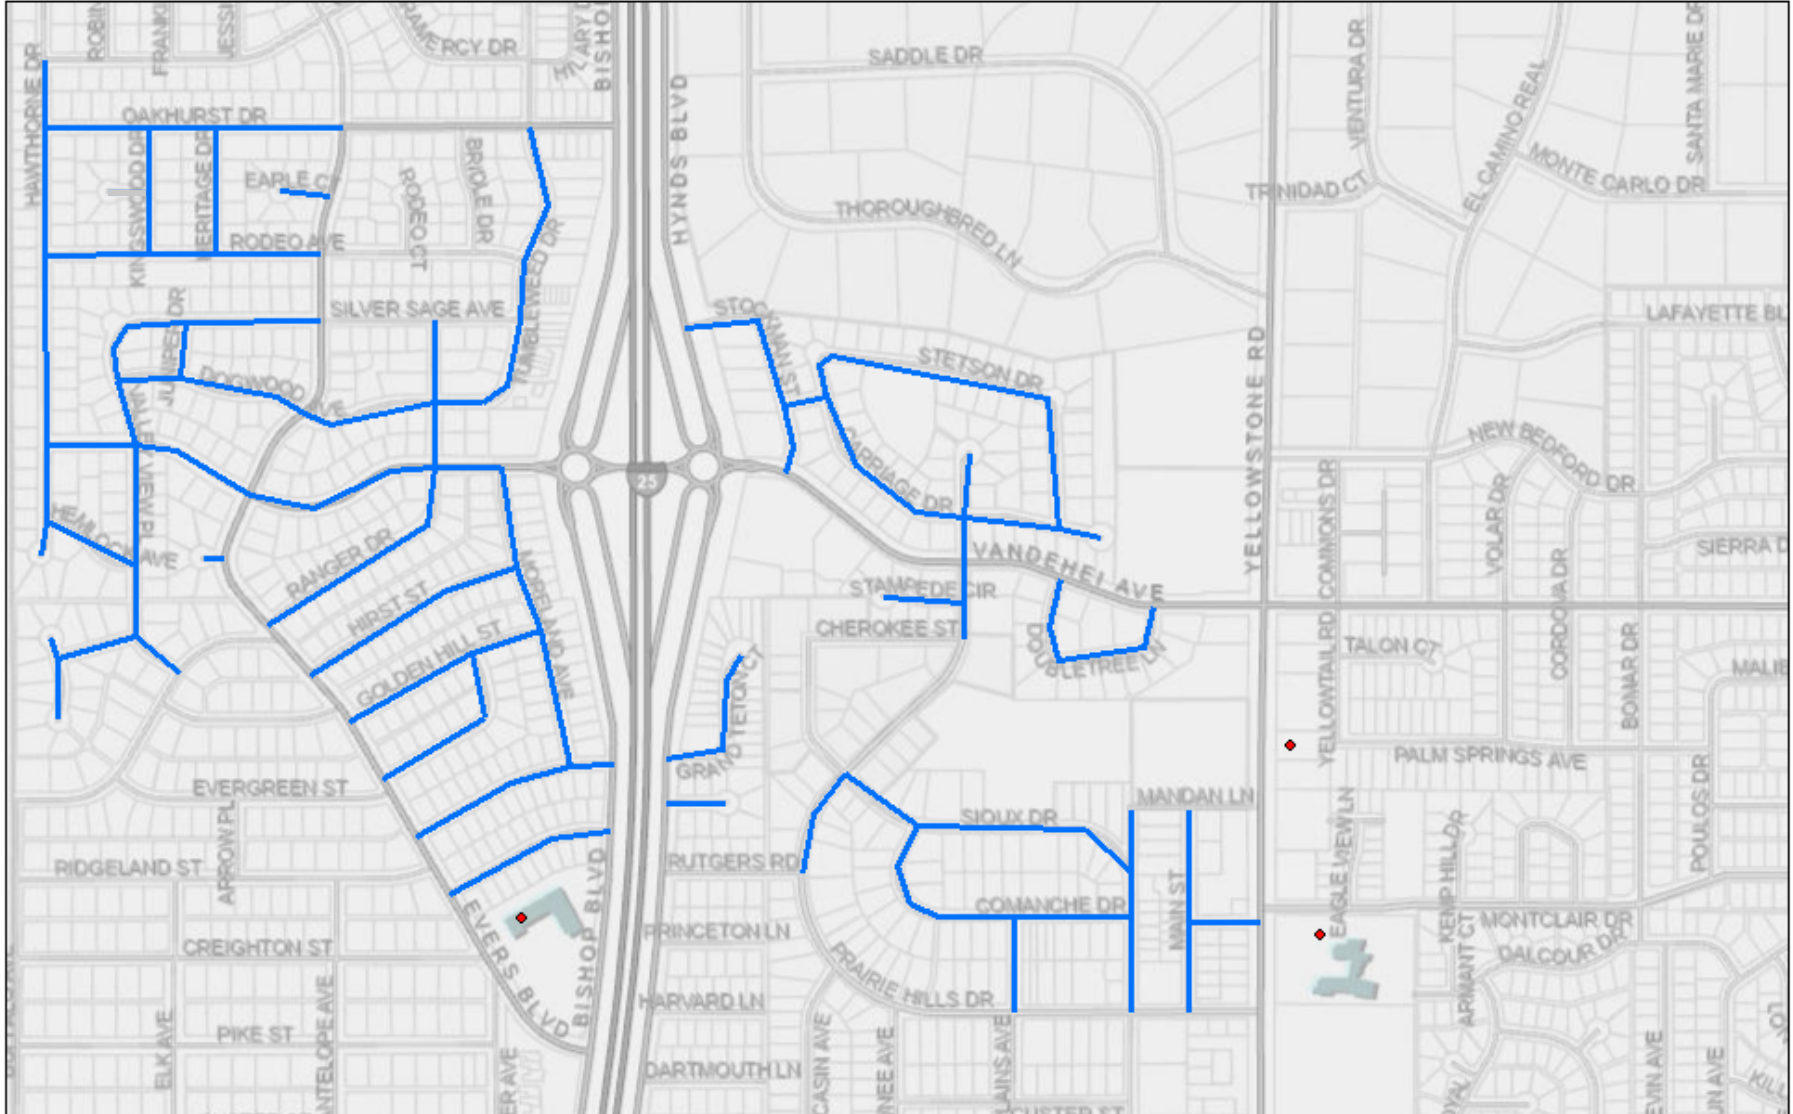

CITY OF CHEYENNE
2024 Surface Seal #2
S-15-24

3/10/2023

- School Locations
- Surface Seal Locations
- Staging Area

Section A

Cheyenne and Laramie County GIS Cooperative