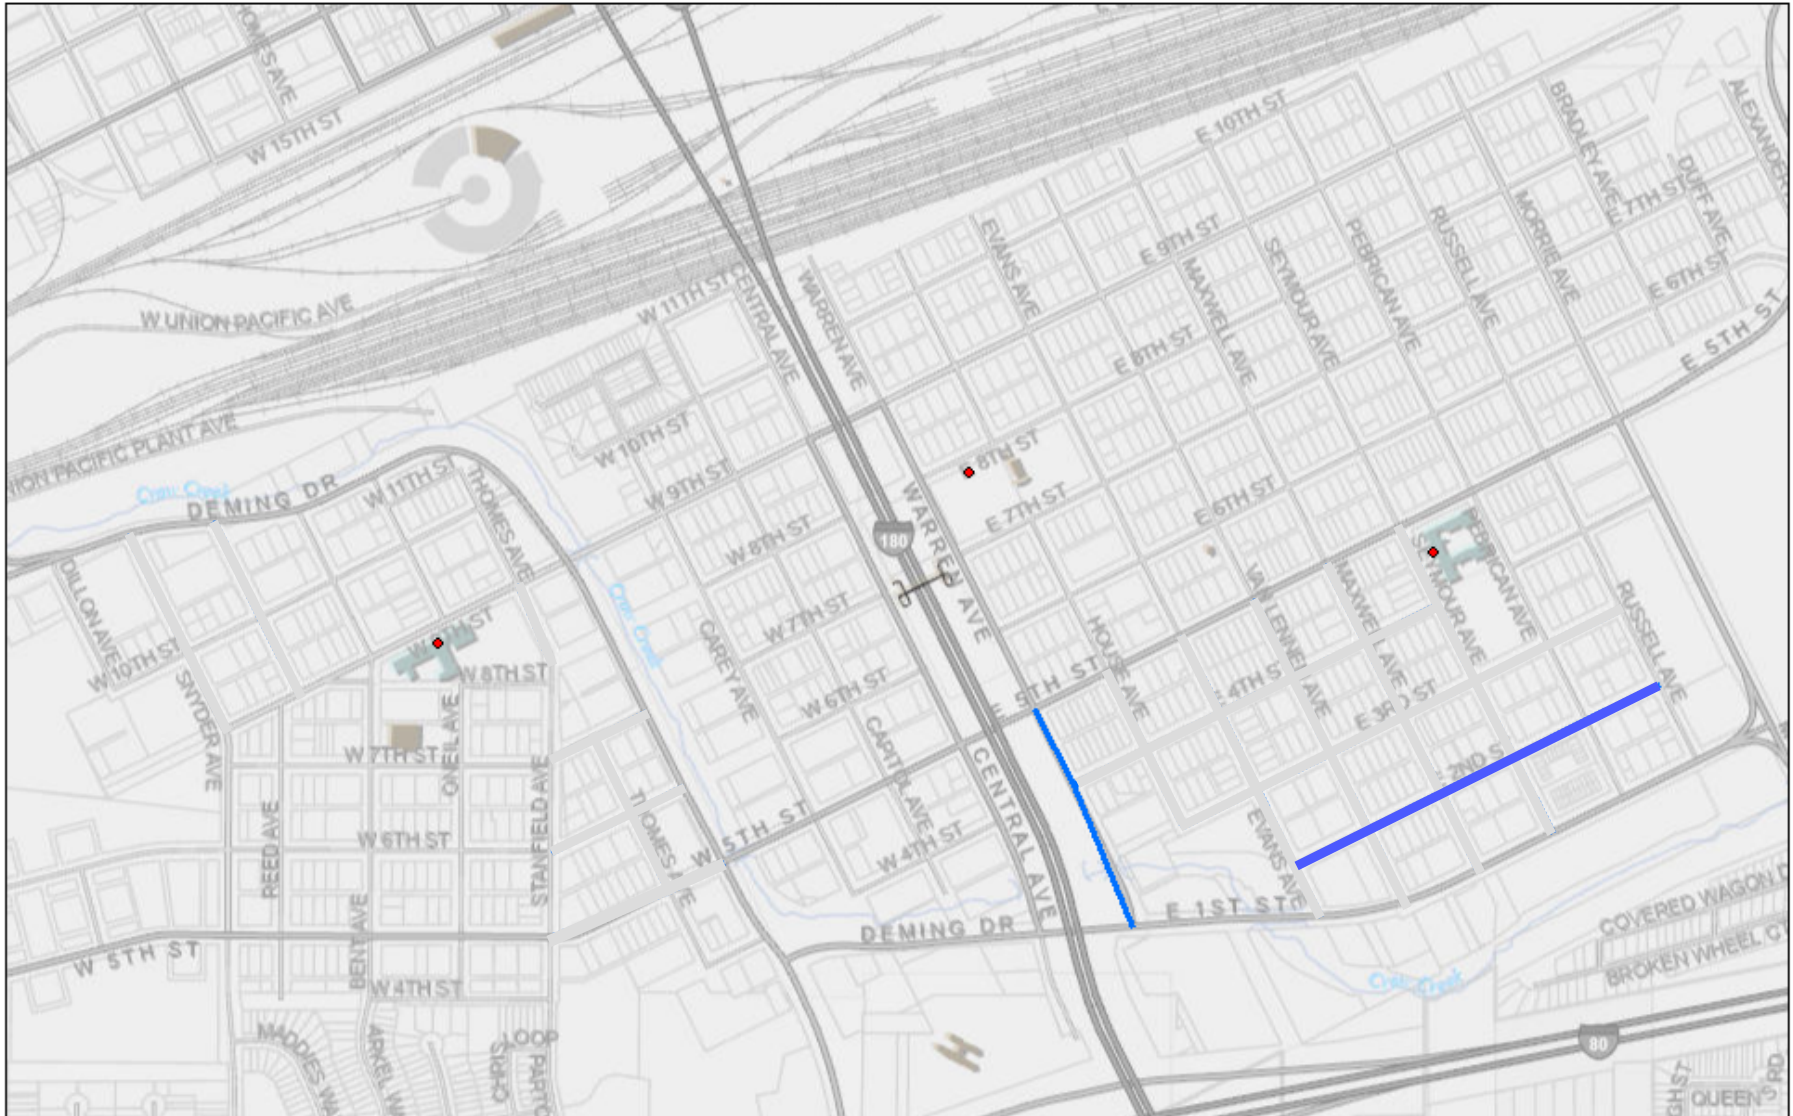

CITY OF CHEYENNE
2024 Surface Seal #2
S-15-24

3/10/2023

- School Locations
- Surface Seal Locations
- Staging Area

Section F

Cheyenne and Laramie County GIS Cooperative