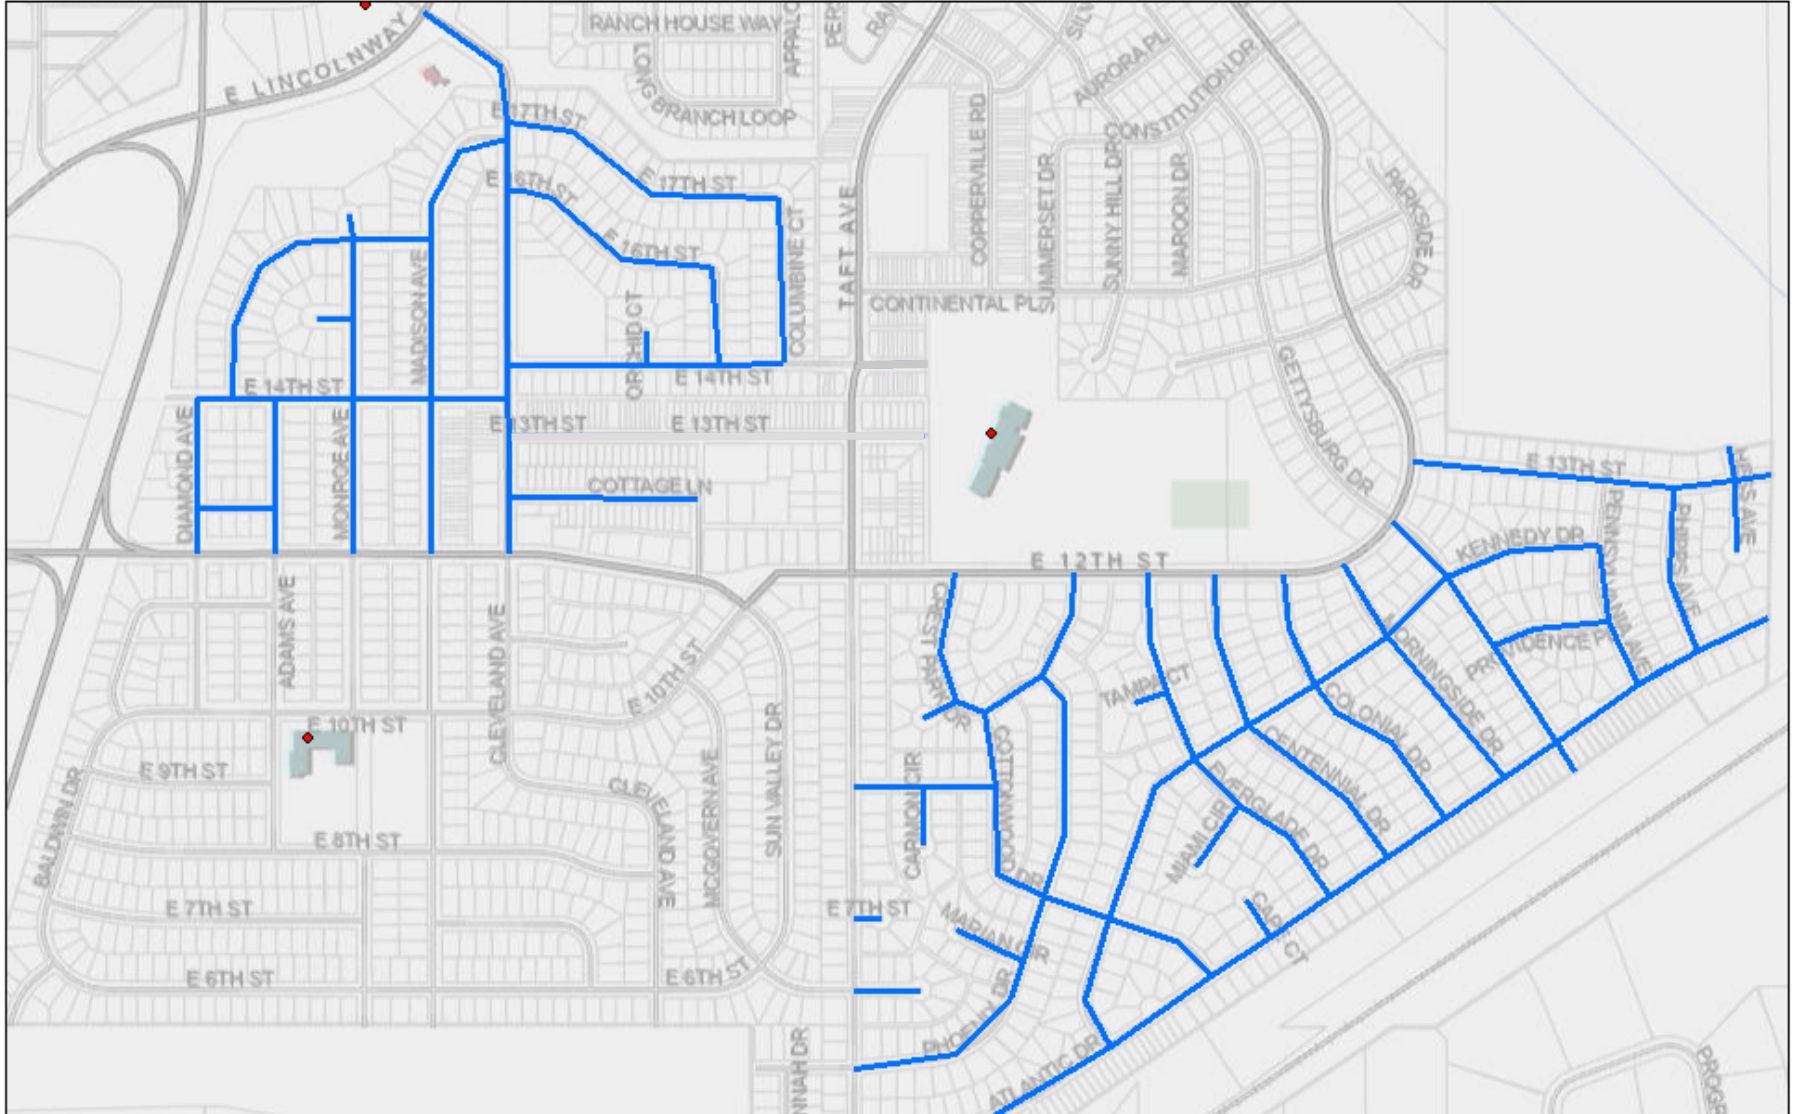

CITY OF CHEYENNE
2024 Surface Seal #2
S-15-24

3/10/2023

- School Locations
- Surface Seal Locations
- Staging Area

Section E

Cheyenne and Laramie County GIS Cooperative