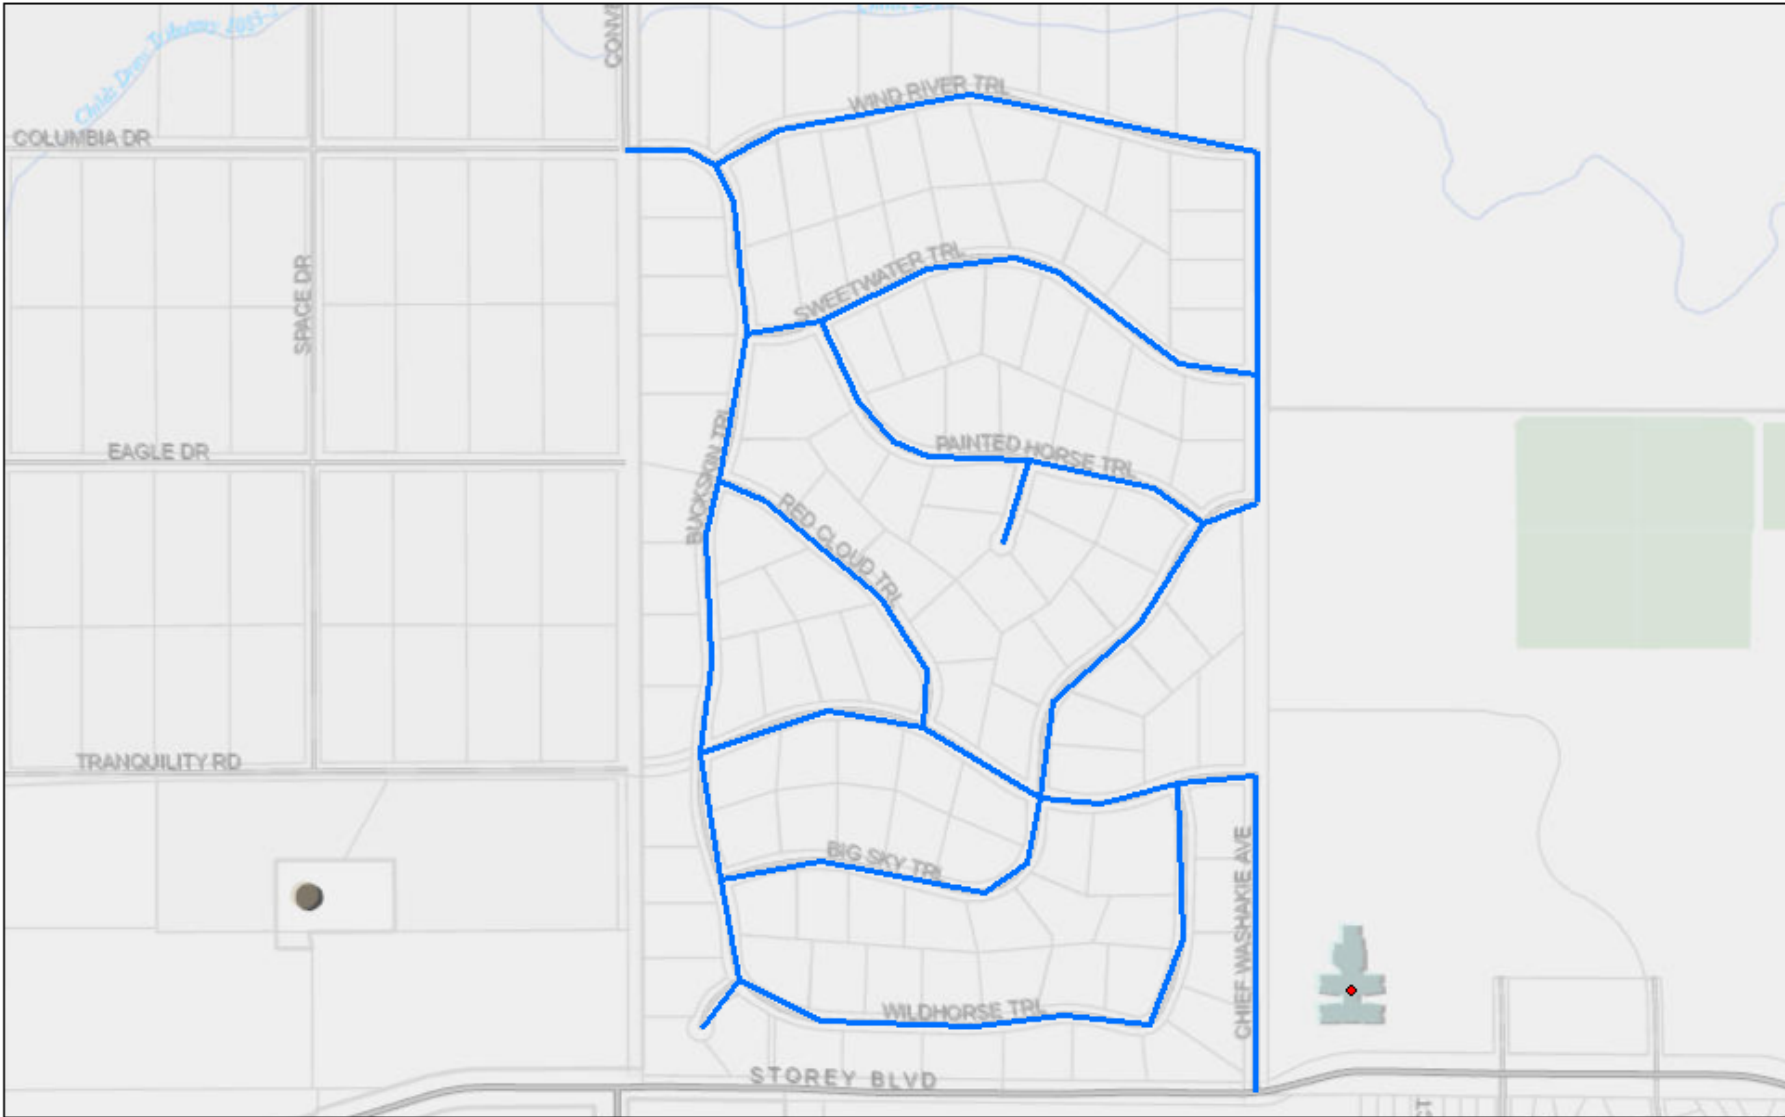

CITY OF CHEYENNE
2024 Surface Seal #2
S-15-24

3/10/2023

- School Locations
- Surface Seal Locations
- Staging Area

Section B

Cheyenne and Laramie County GIS Cooperative