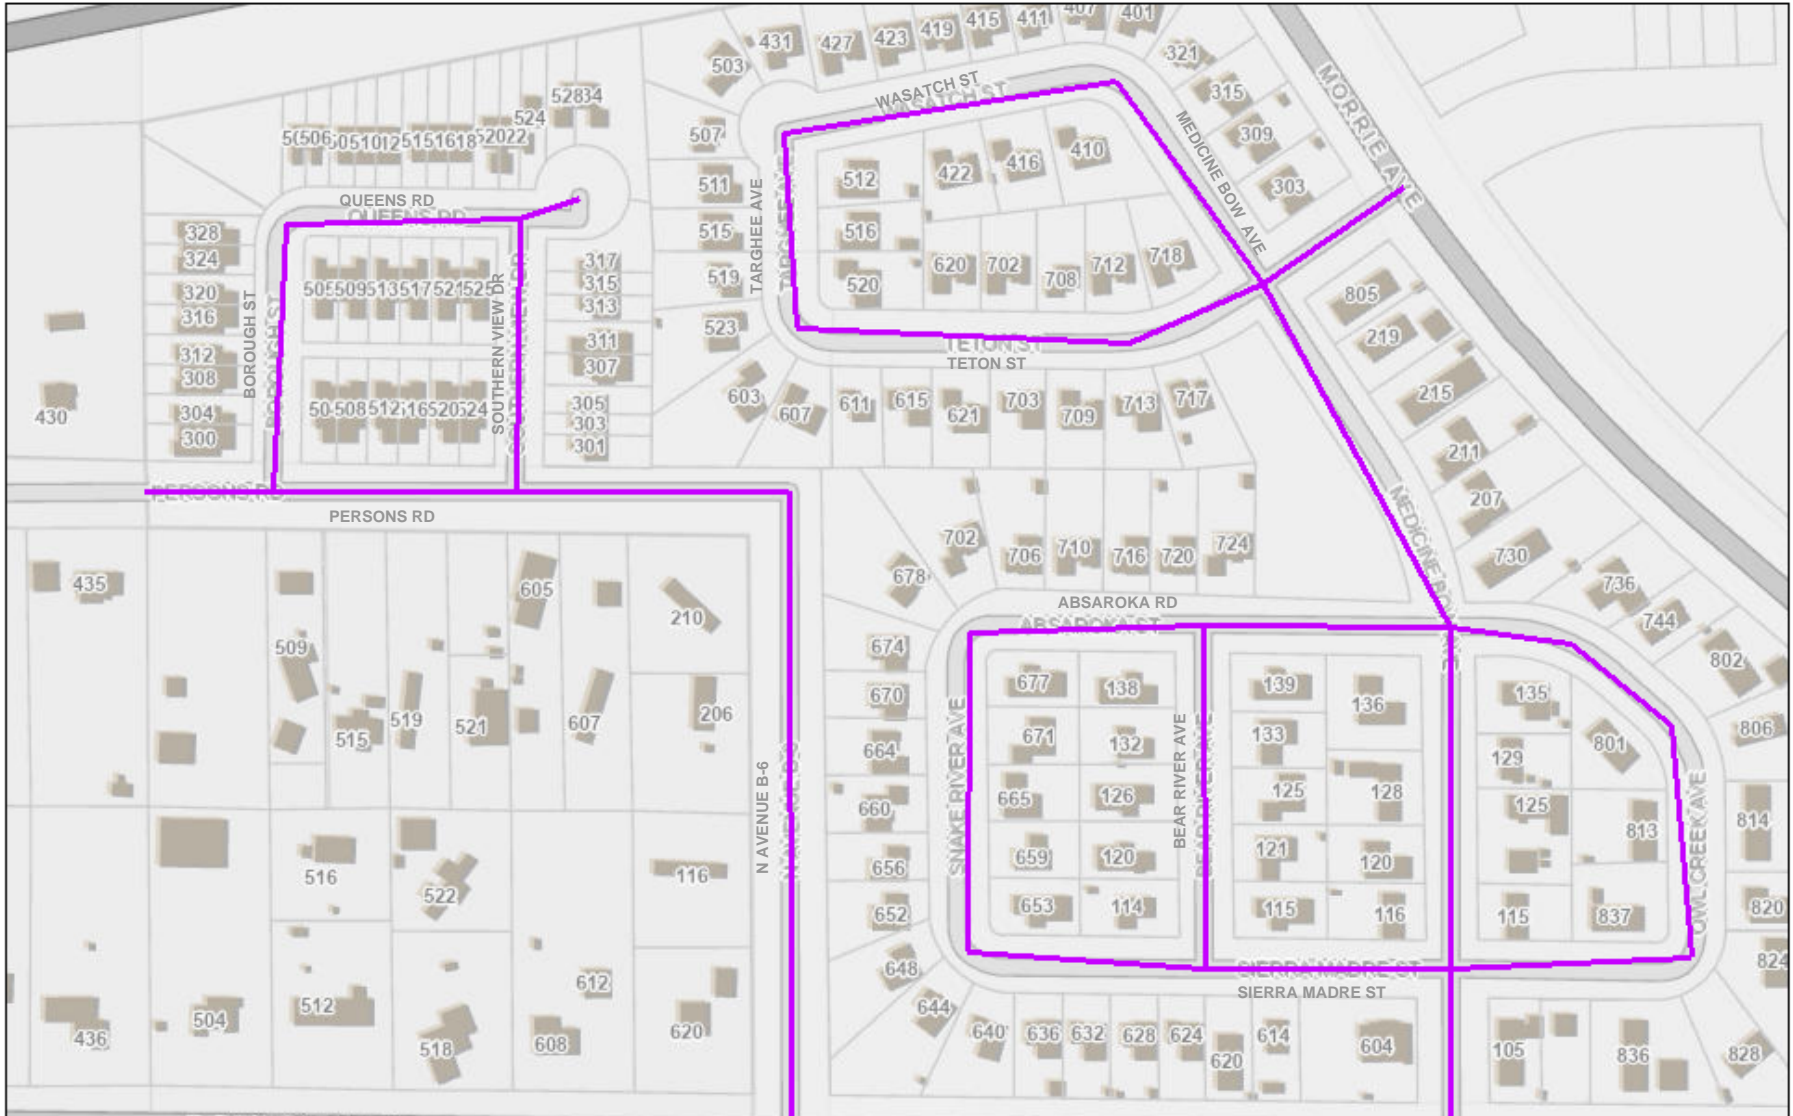

CITY OF CHEYENNE 2024 Surface Seal #1 BID NO. S-2-24

3/13/2023

- School Locations
- Surface Seal Locations

Section L

Cheyenne and Laramie County GIS Cooperative