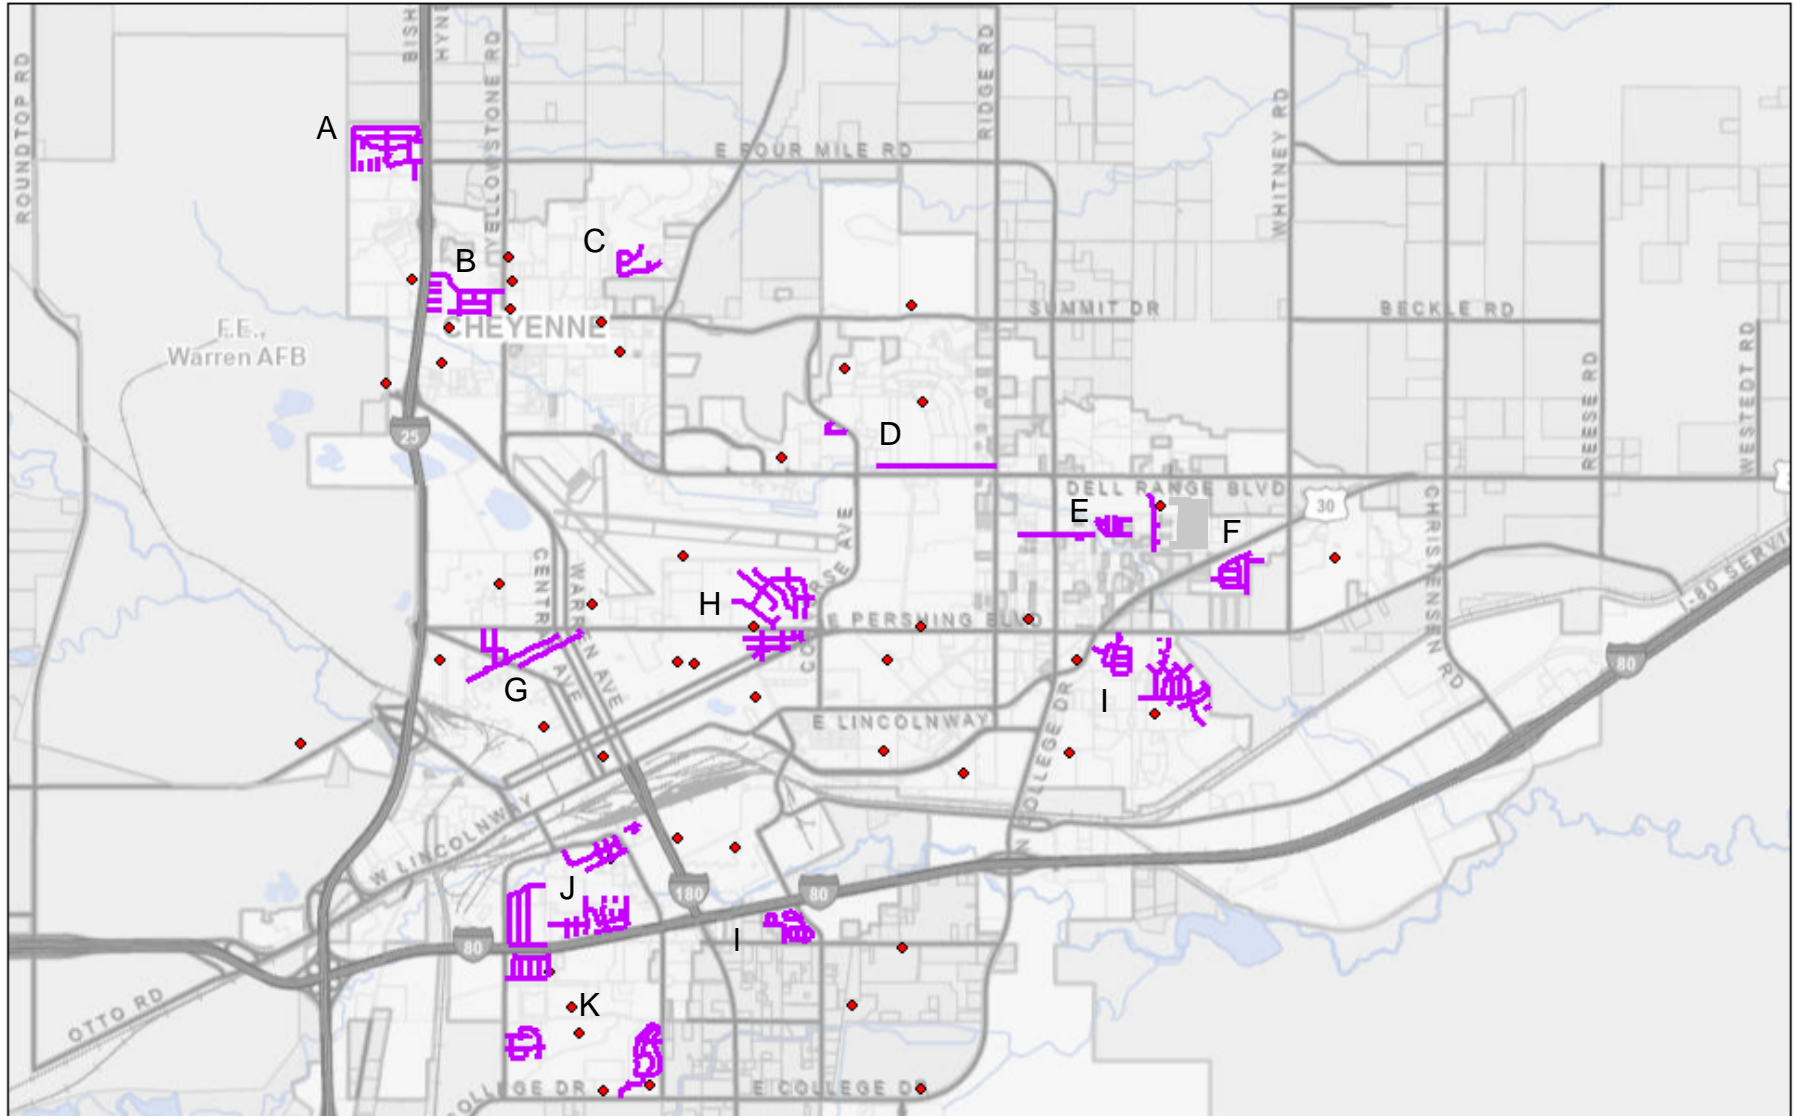

CITY OF CHEYENNE 2024 Surface Seal #1 BID NO. S-2-24

3/10/2023

- School Locations
- Surface Seal Locations

Vicinity Map

Cheyenne and Laramie County GIS Cooperative