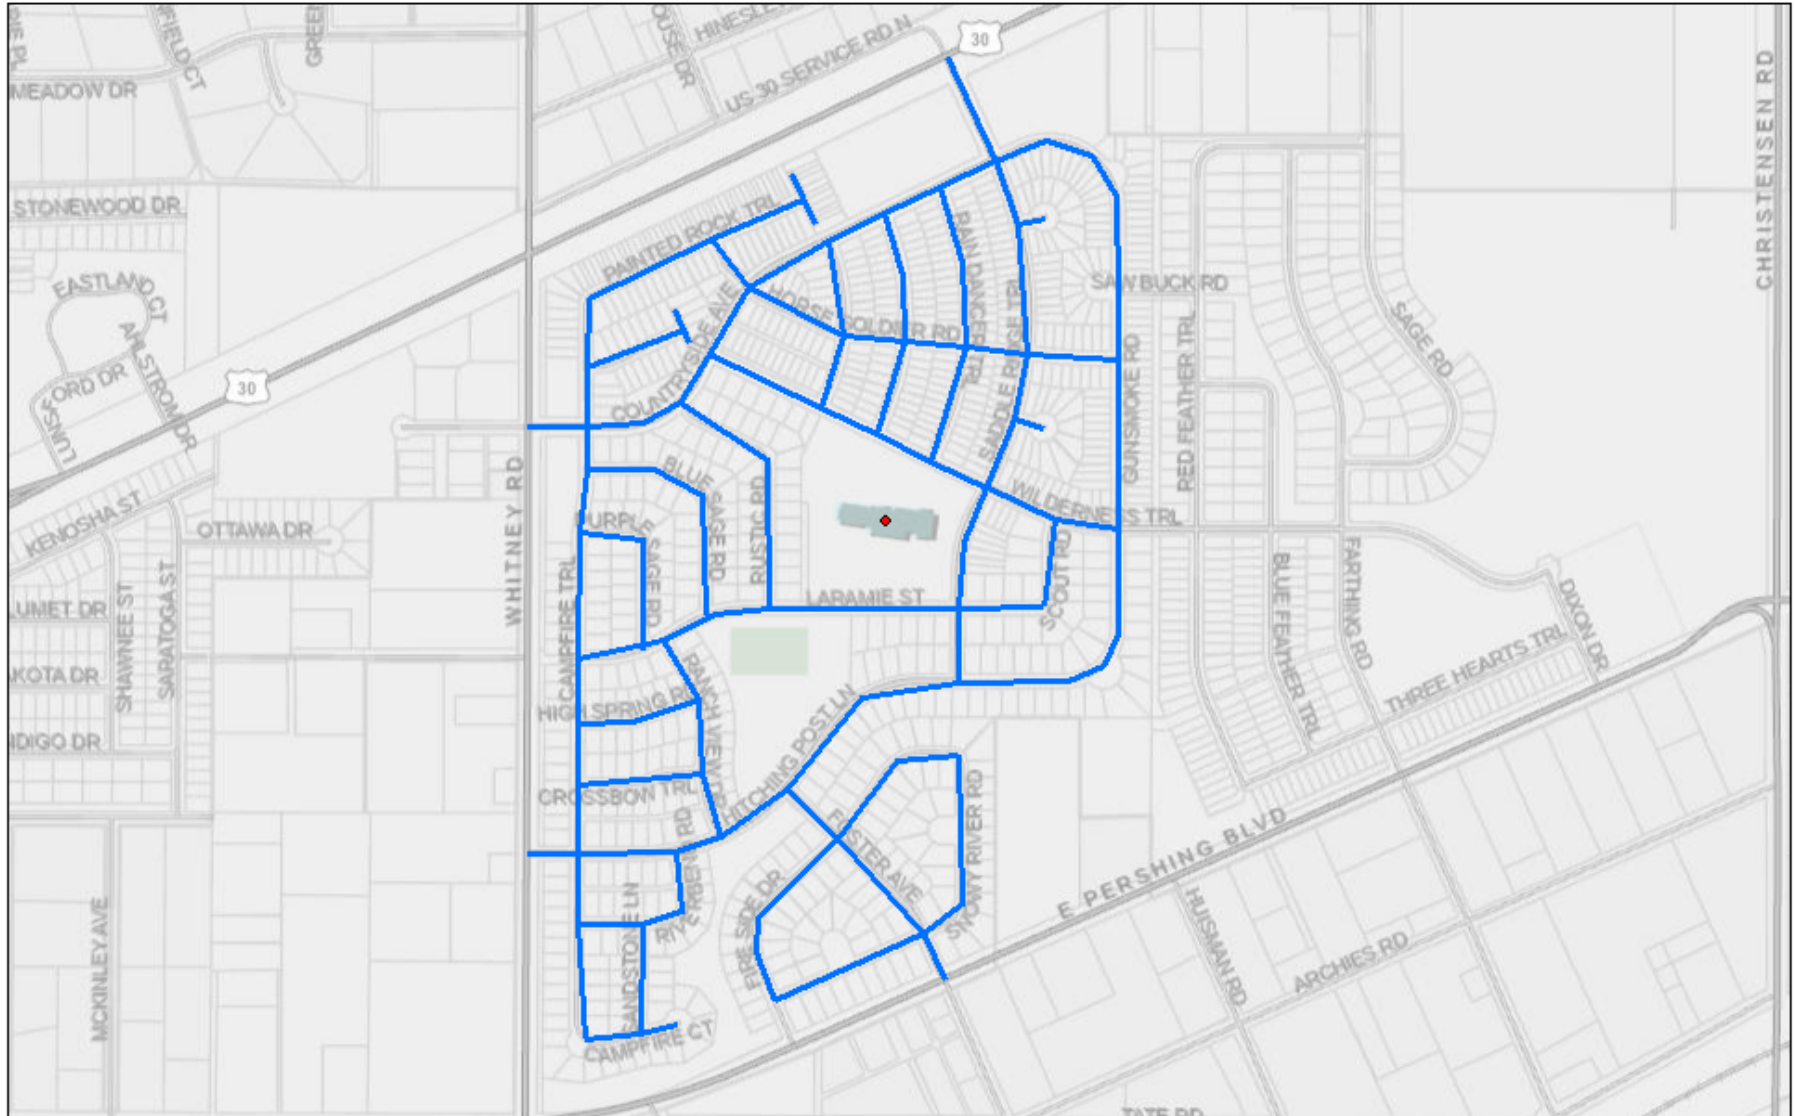

CITY OF CHEYENNE
2024 Surface Seal #2
S-15-24

3/10/2023

- School Locations
- Surface Seal Locations
- Staging Area

Section D

Cheyenne and Laramie County GIS Cooperative