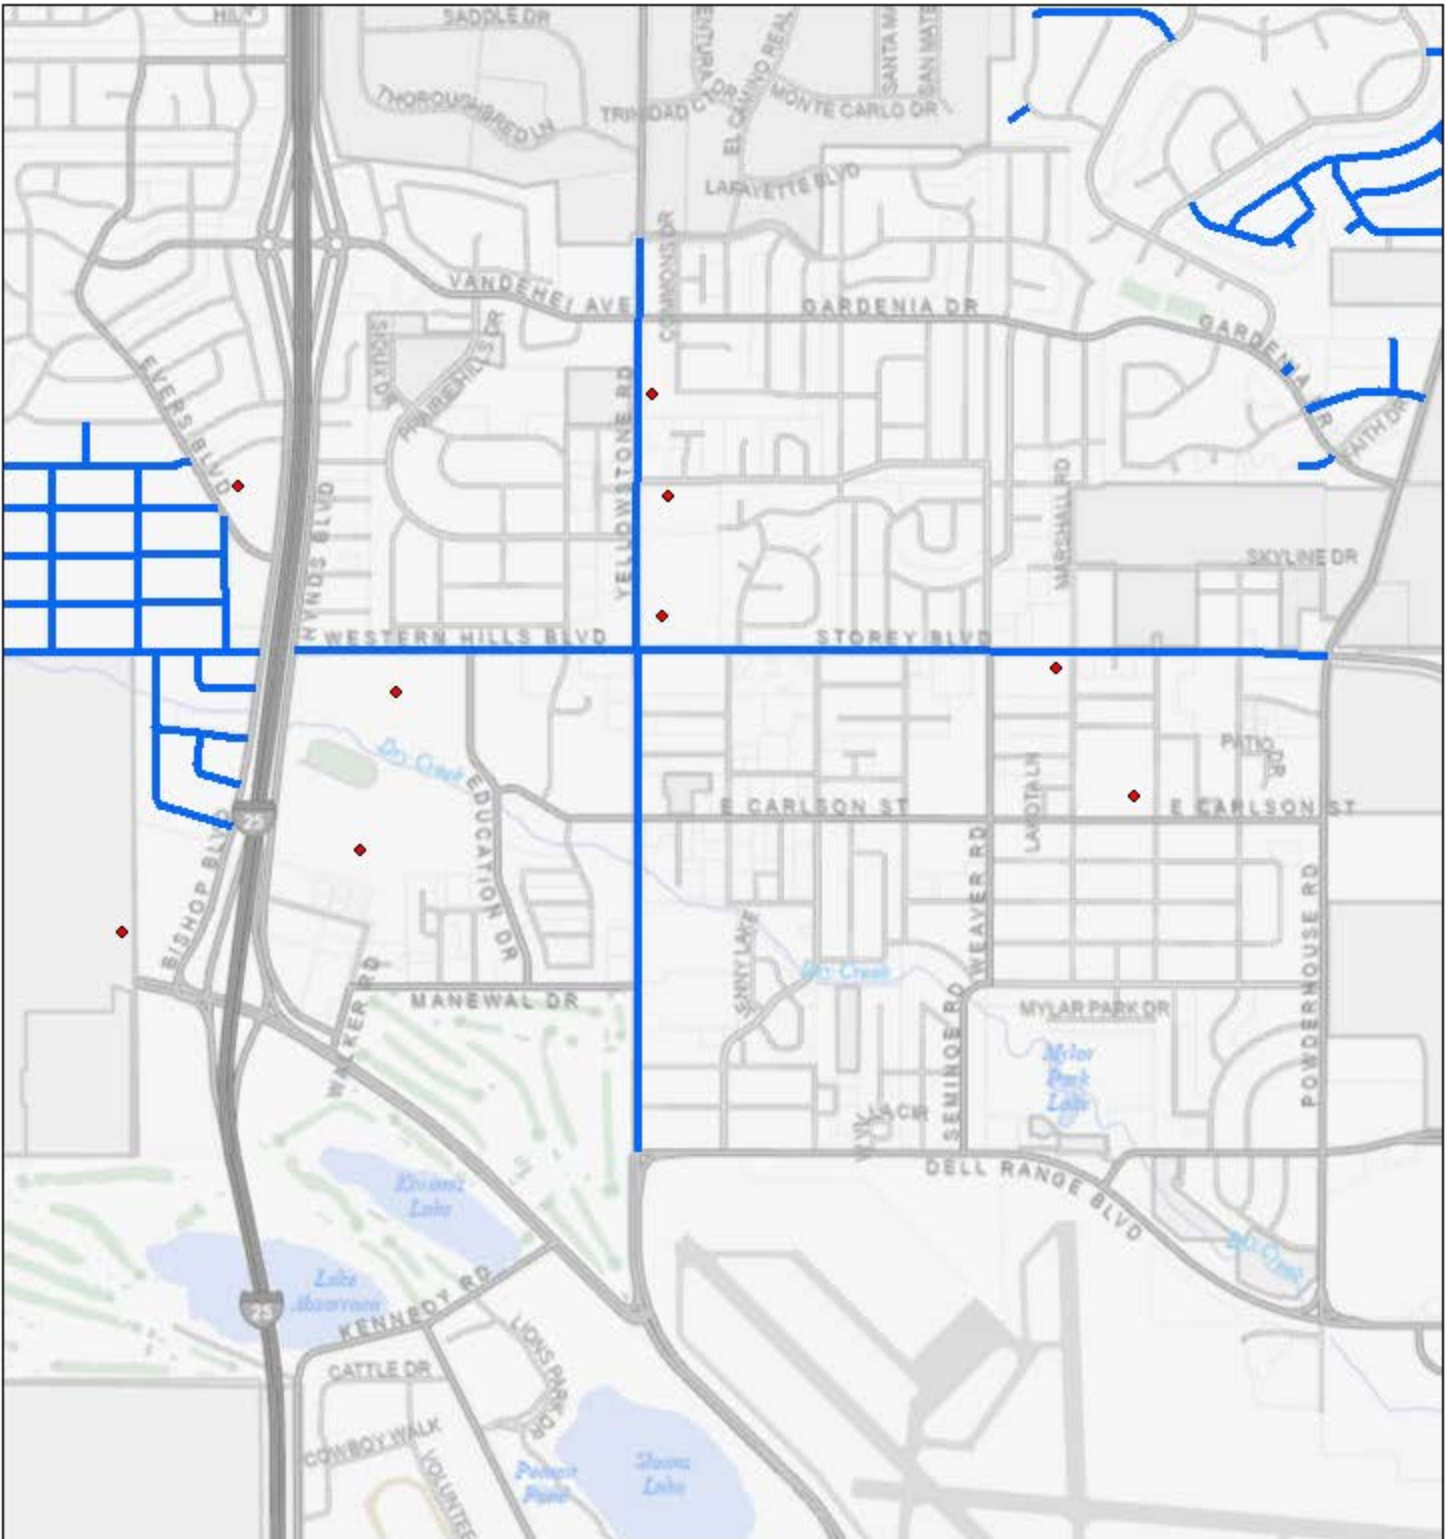

CITY OF CHEYENNE
2024 CRACK SEAL
S-16-24

4/19/2024

1:9,028

SECTION C

Cheyenne and Laramie County GIS Cooperative

This map/data is made possible through the Cheyenne and Laramie County GIS Cooperative (CLCGISC) and is for display purposes only. The CLCGISC invokes its sovereign and governmental immunity in allowing access to or use of this data, makes no warranties as to the validity, and assumes no liability associated with the use or misuse of this information.

CITY OF CHEYENNE
2024 CRACK SEAL
S-16-24

4/19/2024

1:18,058

SECTION D

Cheyenne and Laramie County GIS Cooperative

This map/data is made possible through the Cheyenne and Laramie County GIS Cooperative (CLCGISC) and is for display purposes only. The CLCGISC invokes its sovereign and governmental immunity in allowing access to or use of this data, makes no warranties as to the validity, and assumes no liability associated with the use or misuse of this information.

CITY OF CHEYENNE
2024 CRACK SEAL
S-16-24

4/19/2024

SECTION E

Cheyenne and Laramie County GIS Cooperative

CITY OF CHEYENNE
2024 CRACK SEAL
S-16-24

4/19/2024

SECTION G

Cheyenne and Laramie County GIS Cooperative

CITY OF CHEYENNE
2024 CRACK SEAL
S-16-24

4/19/2024

1:18,058

SECTION H

Cheyenne and Laramie County GIS Cooperative

This map/data is made possible through the Cheyenne and Laramie County GIS Cooperative (CLCGISC) and is for display purposes only. The CLCGISC invokes its sovereign and governmental immunity in allowing access to or use of this data, makes no warranties as to the validity, and assumes no liability associated with the use or misuse of this information.