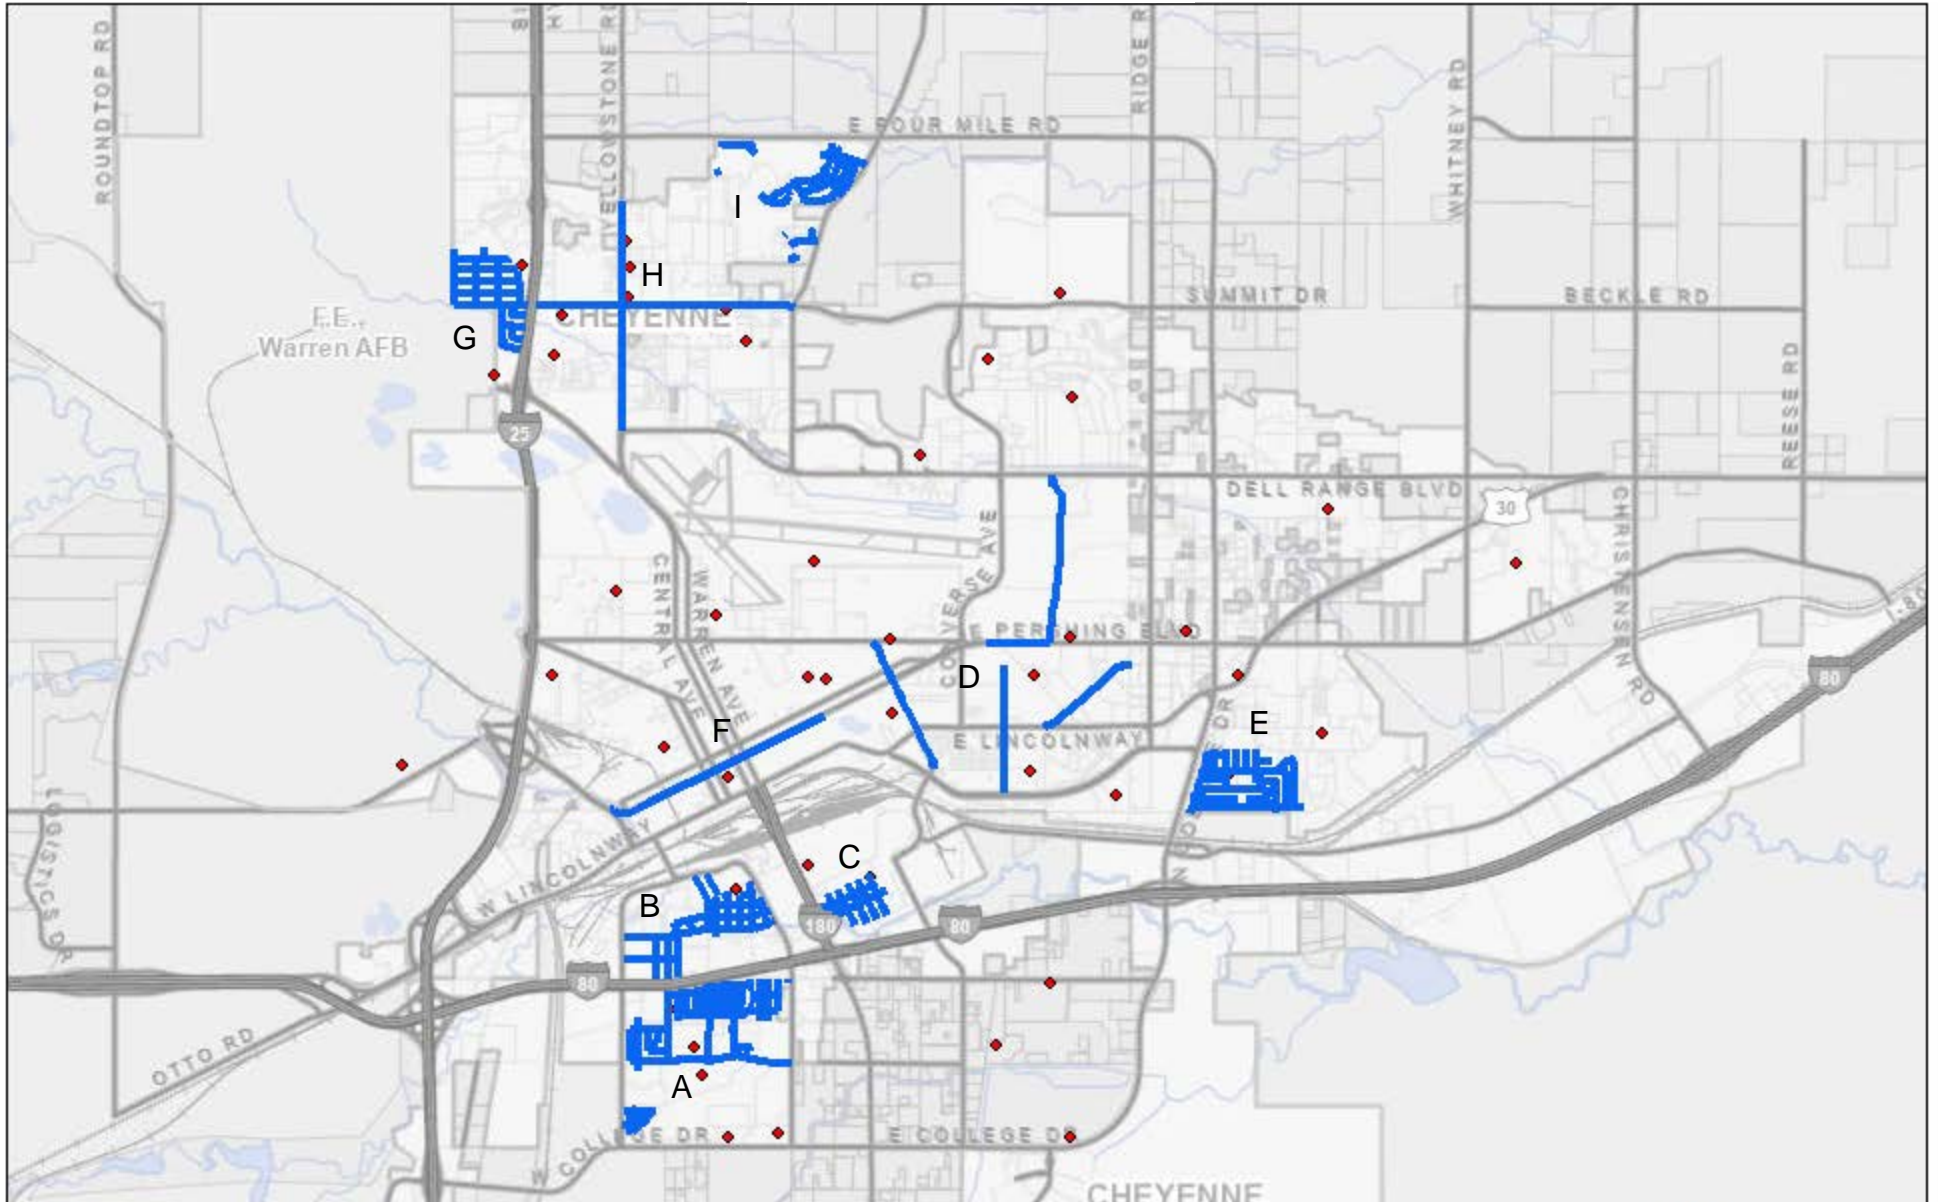

CITY OF CHEYENNE 2024 CRACK SEAL S-16-24

4/19/2024

VICINITY MAP

Cheyenne and Laramie County GIS Cooperative

This map/data is made possible through the Cheyenne and Laramie County GIS Cooperative (CLCGISC) and is for display purposes only. The CLCGISC invokes its sovereignty and governmental immunity in allowing access to or use of this data, makes no warranties as to the validity, and assumes no liability associated with the use or misuse of this information.

CITY OF CHEYENNE
2024 CRACK SEAL
S-16-24

4/19/2024

SECTION B

Cheyenne and Laramie County GIS Cooperative

This map/data is made possible through the Cheyenne and Laramie County GIS Cooperative (CLCGISC) and is for display purposes only. The CLCGISC invokes its sovereign and governmental immunity in allowing access to or use of this data, makes no warranties as to the validity, and assumes no liability associated with the use or misuse of this information.

CITY OF CHEYENNE
2024 CRACK SEAL
S-16-24

4/19/2024

1:9,028

SECTION C

Cheyenne and Laramie County GIS Cooperative

This map/data is made possible through the Cheyenne and Laramie County GIS Cooperative (CLCGISC) and is for display purposes only. The CLCGISC invokes its sovereign and governmental immunity in allowing access to or use of this data, makes no warranties as to the validity, and assumes no liability associated with the use or misuse of this information.

CITY OF CHEYENNE
2024 CRACK SEAL
S-16-24

4/19/2024

1:18,058

SECTION D

Cheyenne and Laramie County GIS Cooperative

This map/data is made possible through the Cheyenne and Laramie County GIS Cooperative (CLCGISC) and is for display purposes only. The CLCGISC invokes its sovereign and governmental immunity in allowing access to or use of this data, makes no warranties as to the validity, and assumes no liability associated with the use or misuse of this information.