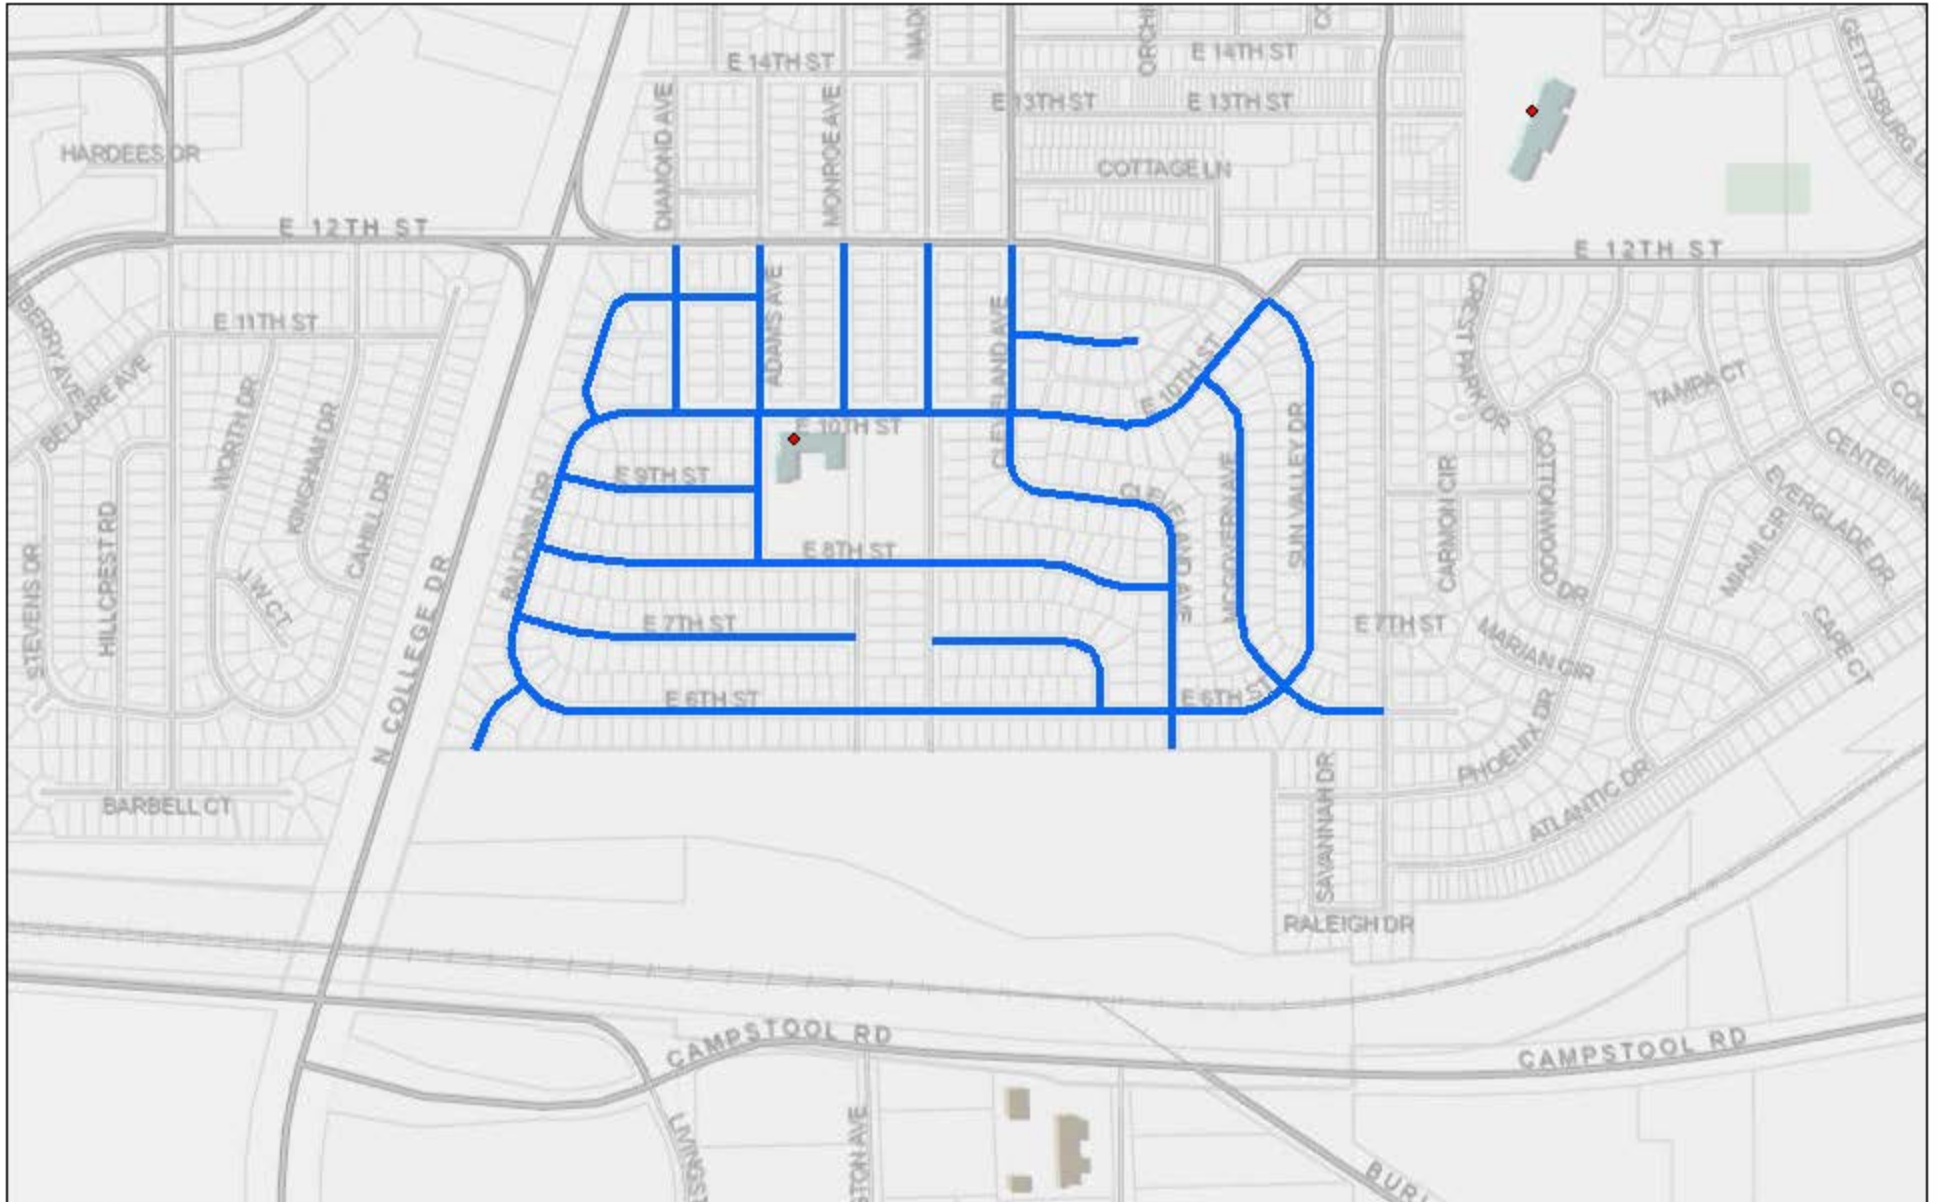

CITY OF CHEYENNE
2024 CRACK SEAL
S-16-24

4/19/2024

1:9,028

SECTION C

Cheyenne and Laramie County GIS Cooperative

This map/data is made possible through the Cheyenne and Laramie County GIS Cooperative (CLCGISC) and is for display purposes only. The CLCGISC invokes its sovereign and governmental immunity in allowing access to or use of this data, makes no warranties as to the validity, and assumes no liability associated with the use or misuse of this information.

CITY OF CHEYENNE
2024 CRACK SEAL
S-16-24

4/19/2024

1:18,058

SECTION D

Cheyenne and Laramie County GIS Cooperative

This map/data is made possible through the Cheyenne and Laramie County GIS Cooperative (CLCGISC) and is for display purposes only. The CLCGISC invokes its sovereign and governmental immunity in allowing access to or use of this data, makes no warranties as to the validity, and assumes no liability associated with the use or misuse of this information.

CITY OF CHEYENNE
2024 CRACK SEAL
S-16-24

4/19/2024

SECTION E

Cheyenne and Laramie County GIS Cooperative

CITY OF CHEYENNE
2024 CRACK SEAL
S-16-24

4/19/2024

SECTION G

Cheyenne and Laramie County GIS Cooperative

CITY OF CHEYENNE
2024 CRACK SEAL
S-16-24

4/19/2024

1:18,058

SECTION H

Cheyenne and Laramie County GIS Cooperative

This map/data is made possible through the Cheyenne and Laramie County GIS Cooperative (CLCGISC) and is for display purposes only. The CLCGISC invokes its sovereign and governmental immunity in allowing access to or use of this data, makes no warranties as to the validity, and assumes no liability associated with the use or misuse of this information.