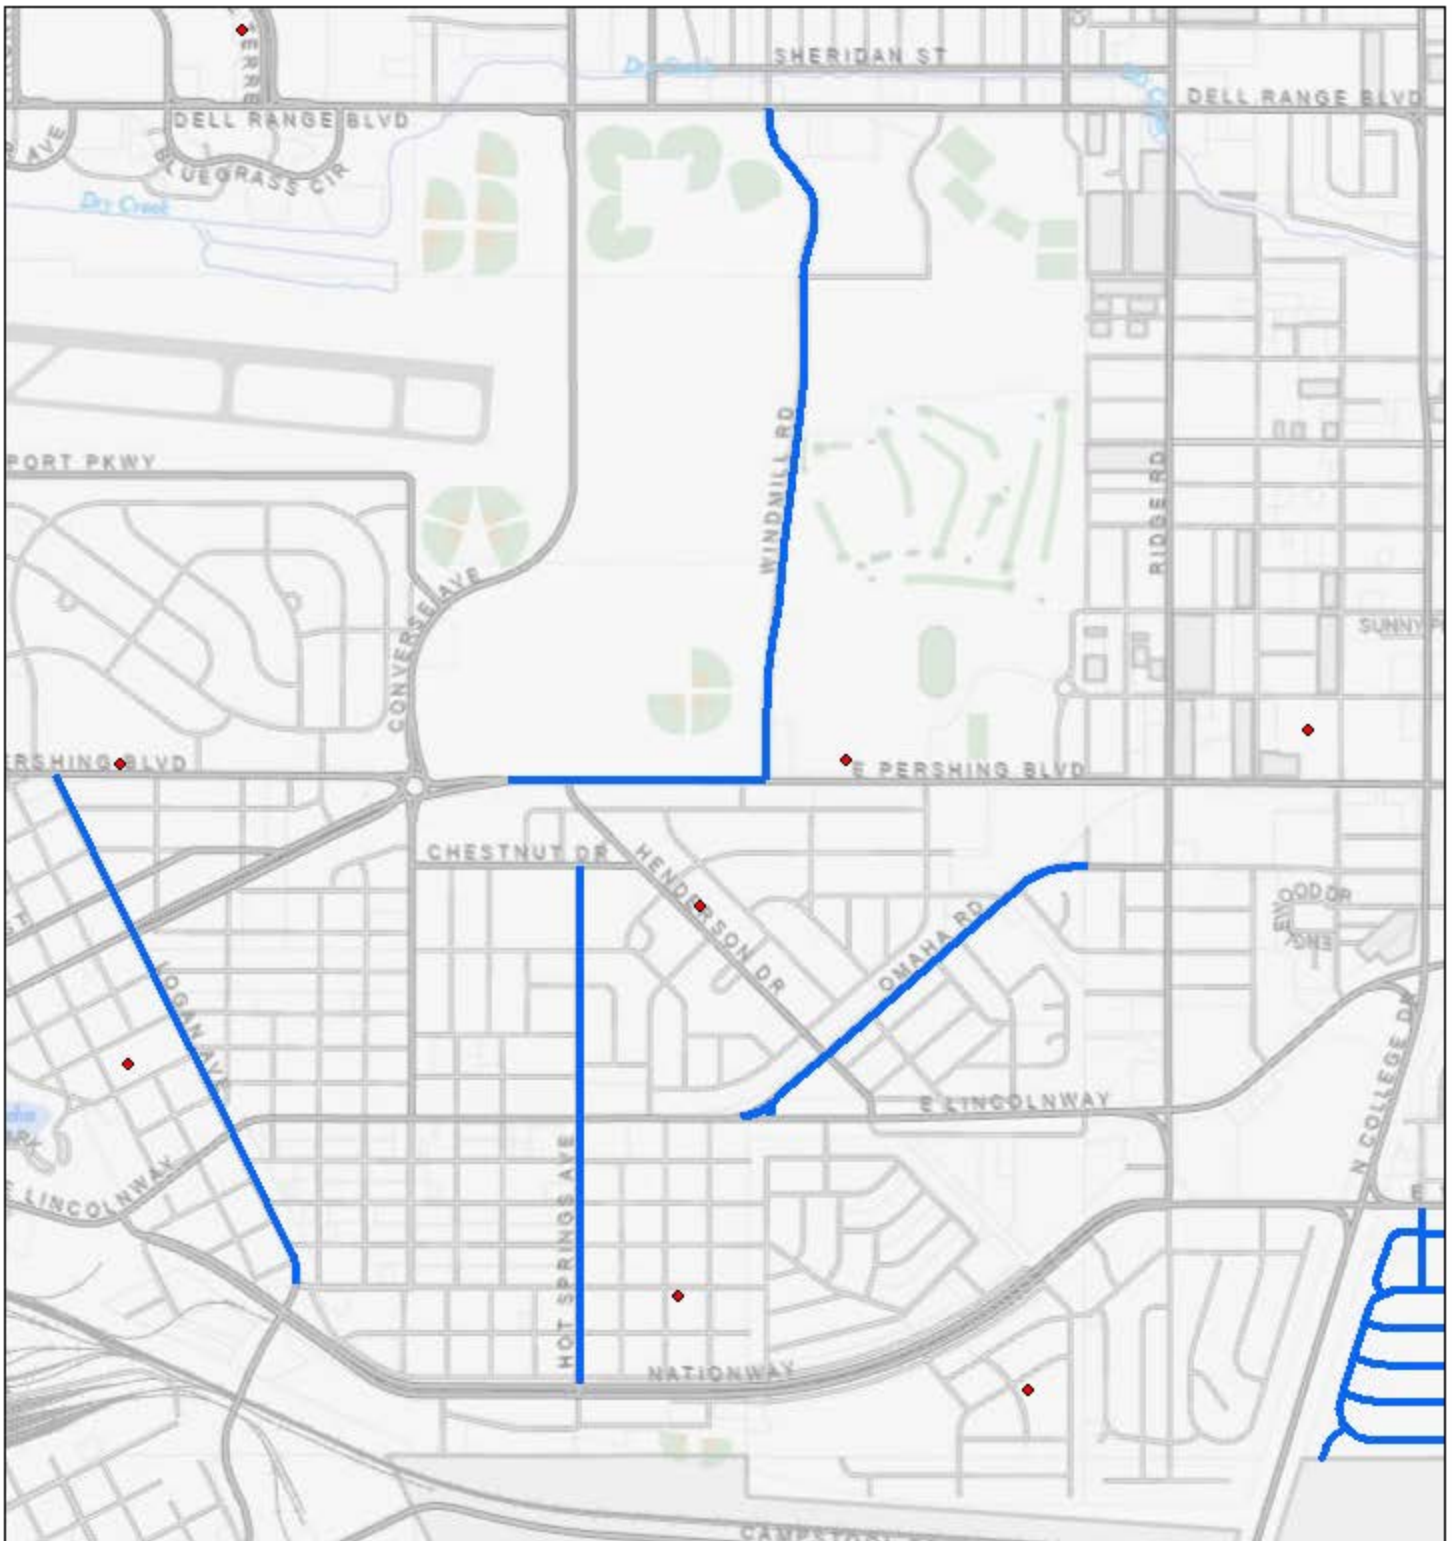

CITY OF CHEYENNE 2024 CRACK SEAL S-16-24

4/19/2024

VICINITY MAP

Cheyenne and Laramie County GIS Cooperative

This map/data is made possible through the Cheyenne and Laramie County GIS Cooperative (CLCGISC) and is for display purposes only. The CLCGISC invokes its sovereignty and governmental immunity in allowing access to or use of this data, makes no warranties as to the validity, and assumes no liability associated with the use or misuse of this information.

CITY OF CHEYENNE
2024 CRACK SEAL
S-16-24

4/19/2024

SECTION B

Cheyenne and Laramie County GIS Cooperative

This map/data is made possible through the Cheyenne and Laramie County GIS Cooperative (CLCGISC) and is for display purposes only. The CLCGISC invokes its sovereign and governmental immunity in allowing access to or use of this data, makes no warranties as to the validity, and assumes no liability associated with the use or misuse of this information.

CITY OF CHEYENNE
2024 CRACK SEAL
S-16-24

4/19/2024

1:9,028

SECTION C

Cheyenne and Laramie County GIS Cooperative

This map/data is made possible through the Cheyenne and Laramie County GIS Cooperative (CLCGISC) and is for display purposes only. The CLCGISC invokes its sovereign and governmental immunity in allowing access to or use of this data, makes no warranties as to the validity, and assumes no liability associated with the use or misuse of this information.

CITY OF CHEYENNE
2024 CRACK SEAL
S-16-24

4/19/2024

1:18,058

SECTION D

Cheyenne and Laramie County GIS Cooperative

This map/data is made possible through the Cheyenne and Laramie County GIS Cooperative (CLCGISC) and is for display purposes only. The CLCGISC invokes its sovereign and governmental immunity in allowing access to or use of this data, makes no warranties as to the validity, and assumes no liability associated with the use or misuse of this information.