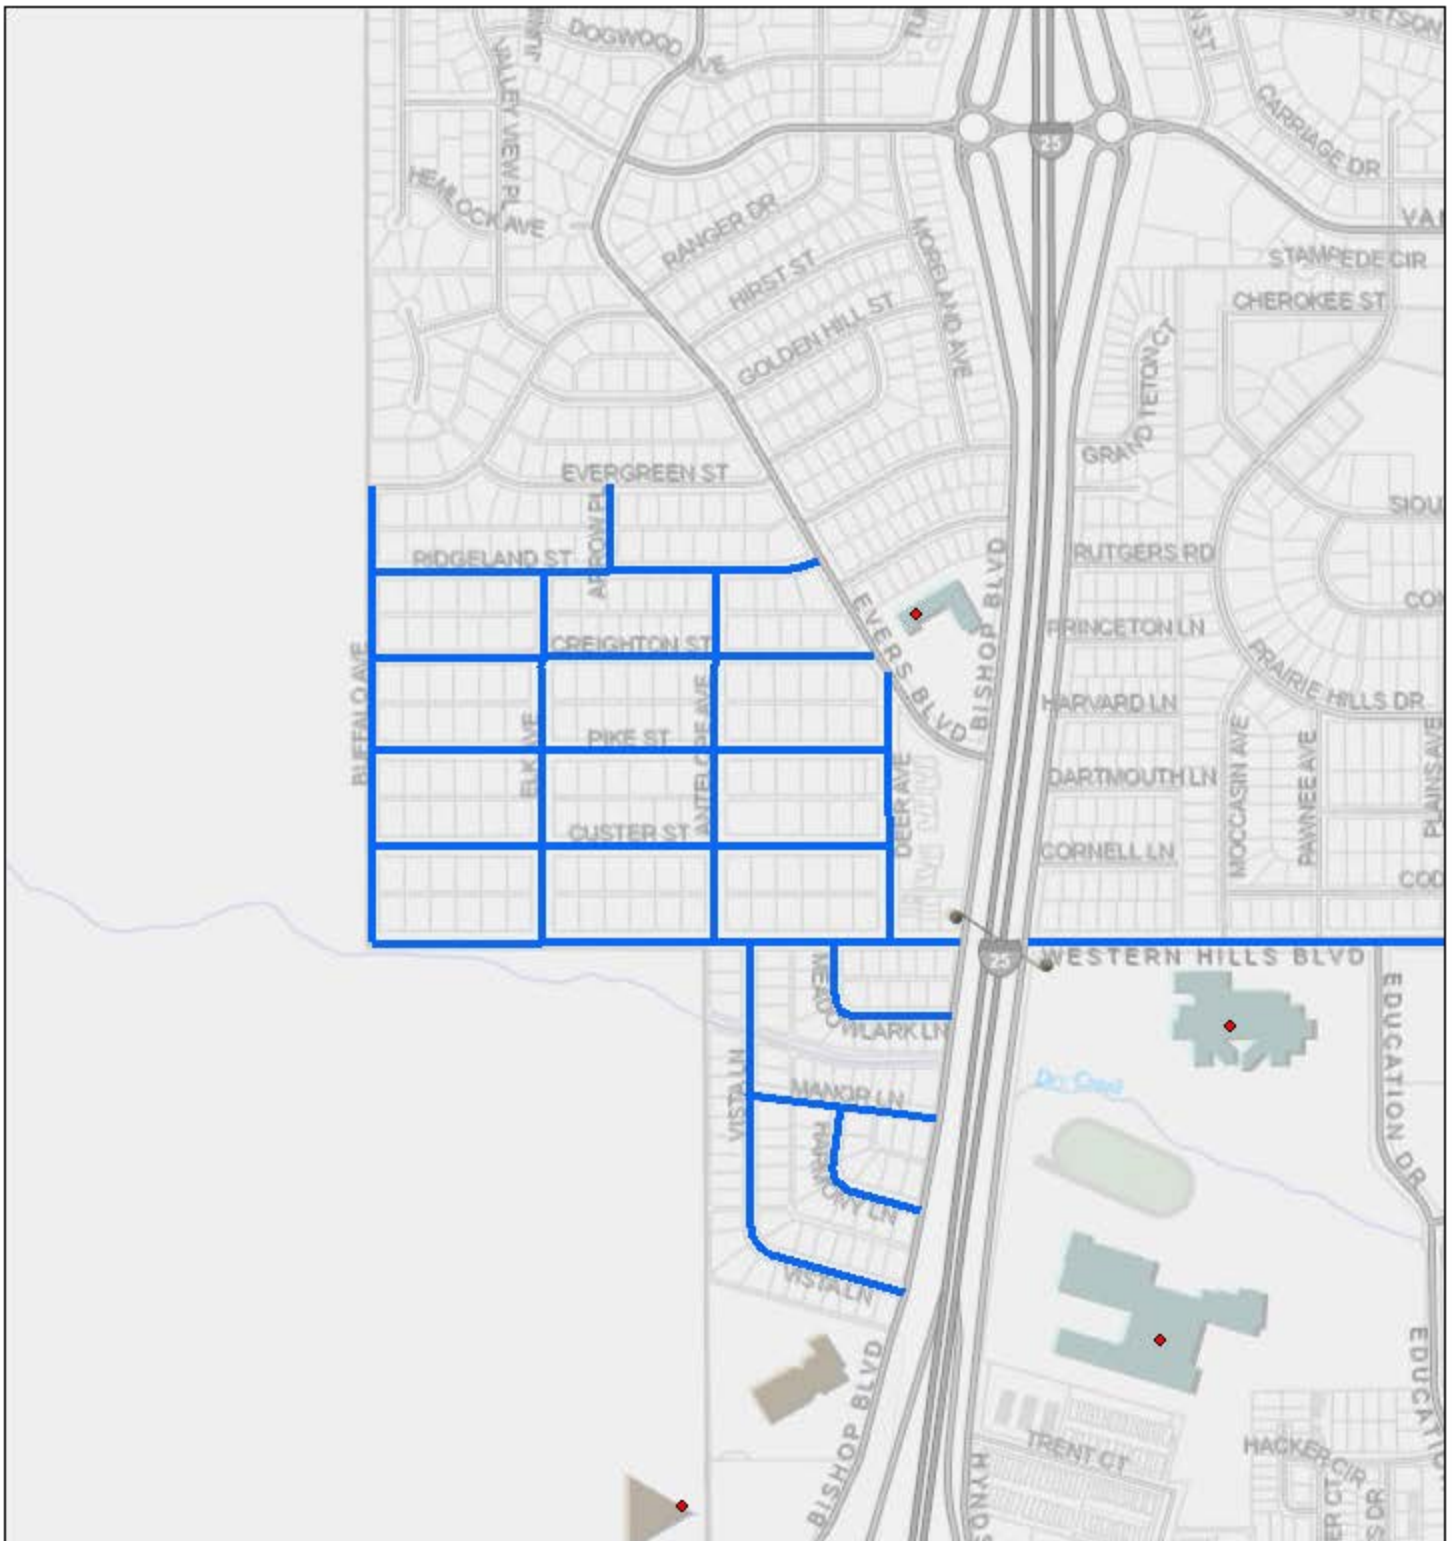

CITY OF CHEYENNE
2024 CRACK SEAL
S-16-24

4/19/2024

1:9,028

SECTION C

Cheyenne and Laramie County GIS Cooperative

This map/data is made possible through the Cheyenne and Laramie County GIS Cooperative (CLCGISC) and is for display purposes only. The CLCGISC invokes its sovereign and governmental immunity in allowing access to or use of this data, makes no warranties as to the validity, and assumes no liability associated with the use or misuse of this information.

CITY OF CHEYENNE
2024 CRACK SEAL
S-16-24

4/19/2024

1:18,058

SECTION D

Cheyenne and Laramie County GIS Cooperative

This map/data is made possible through the Cheyenne and Laramie County GIS Cooperative (CLCGISC) and is for display purposes only. The CLCGISC invokes its sovereign and governmental immunity in allowing access to or use of this data, makes no warranties as to the validity, and assumes no liability associated with the use or misuse of this information.

CITY OF CHEYENNE
2024 CRACK SEAL
S-16-24

4/19/2024

SECTION E

Cheyenne and Laramie County GIS Cooperative

CITY OF CHEYENNE
2024 CRACK SEAL
S-16-24

4/19/2024

SECTION G

Cheyenne and Laramie County GIS Cooperative

CITY OF CHEYENNE
2024 CRACK SEAL
S-16-24

4/19/2024

1:18,058

SECTION H

Cheyenne and Laramie County GIS Cooperative

This map/data is made possible through the Cheyenne and Laramie County GIS Cooperative (CLCGISC) and is for display purposes only. The CLCGISC invokes its sovereign and governmental immunity in allowing access to or use of this data, makes no warranties as to the validity, and assumes no liability associated with the use or misuse of this information.