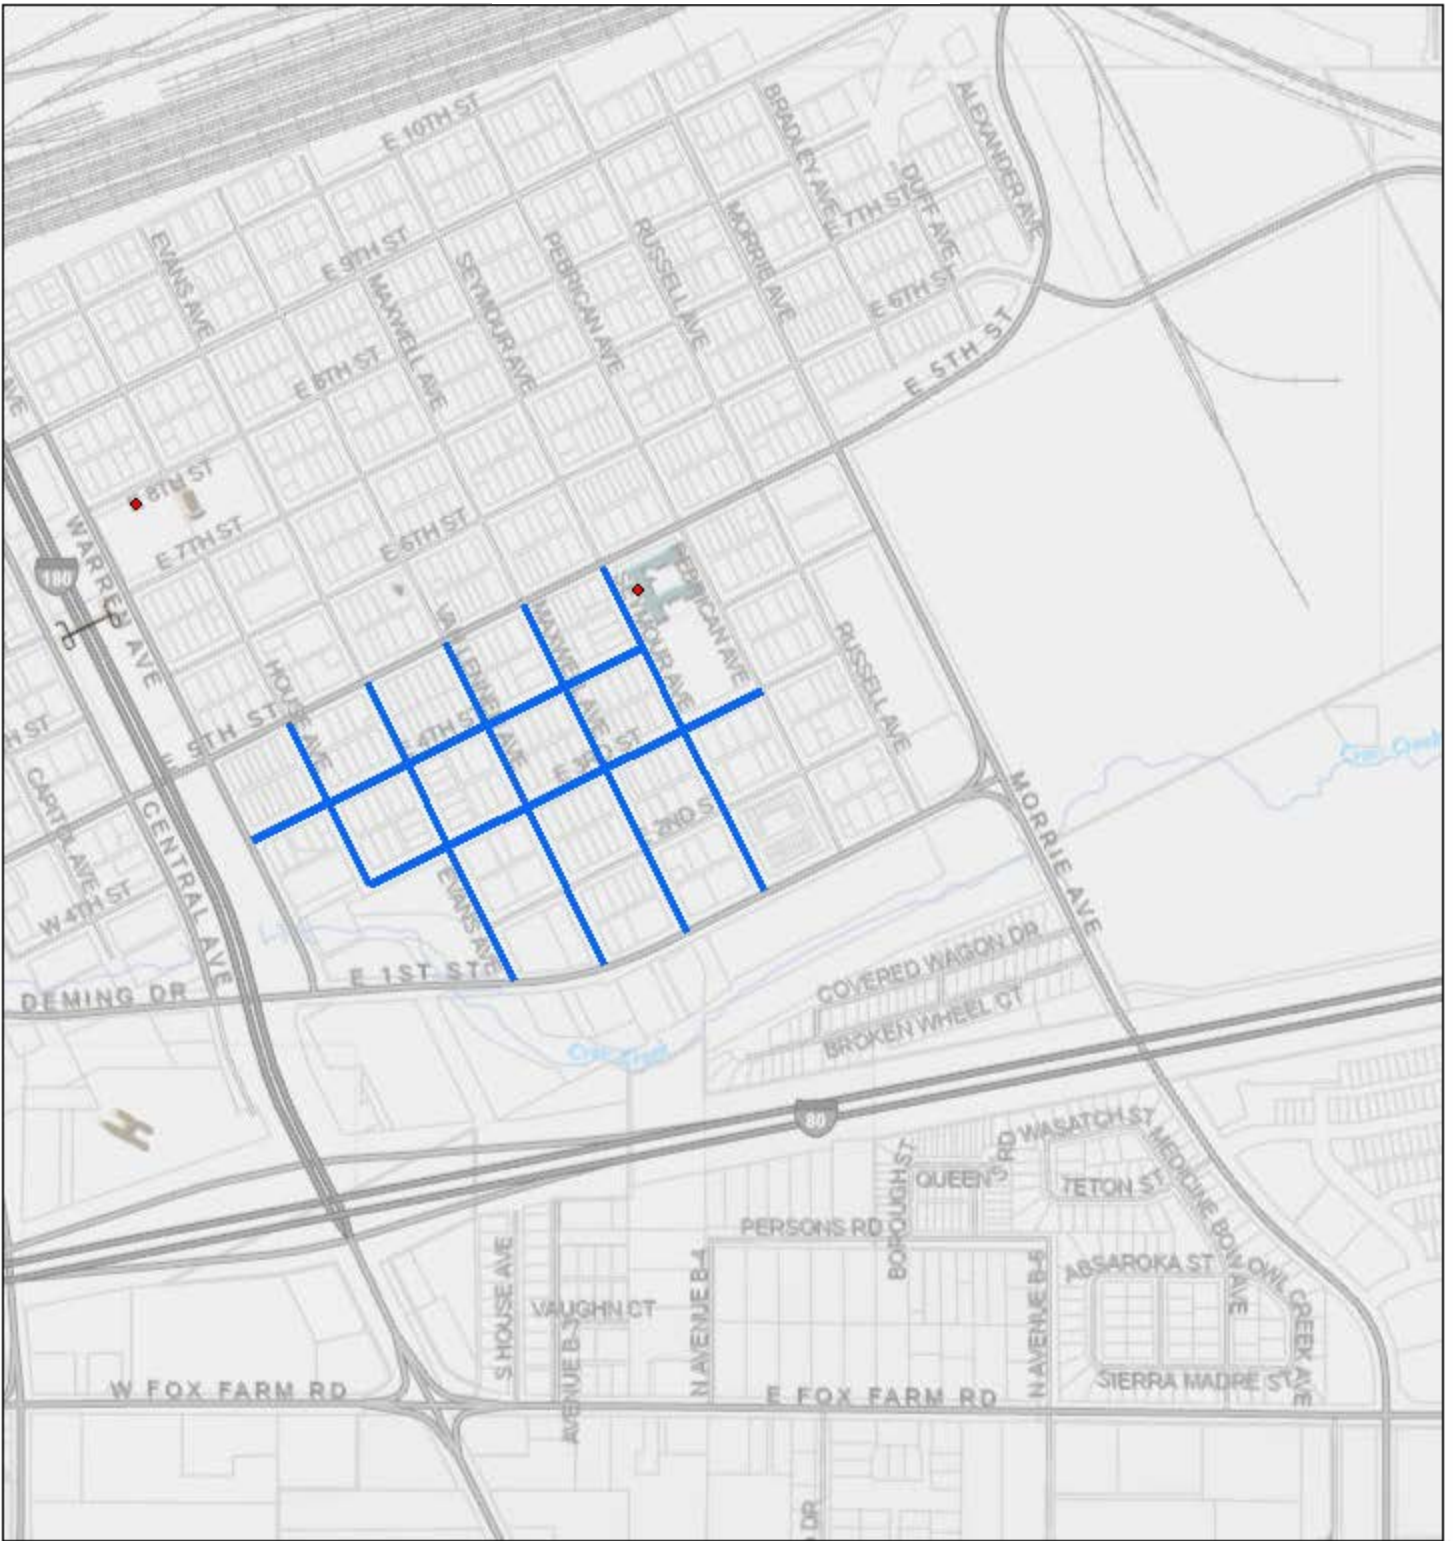

CITY OF CHEYENNE
2024 CRACK SEAL
S-16-24

4/19/2024

1:9,028

SECTION C

Cheyenne and Laramie County GIS Cooperative