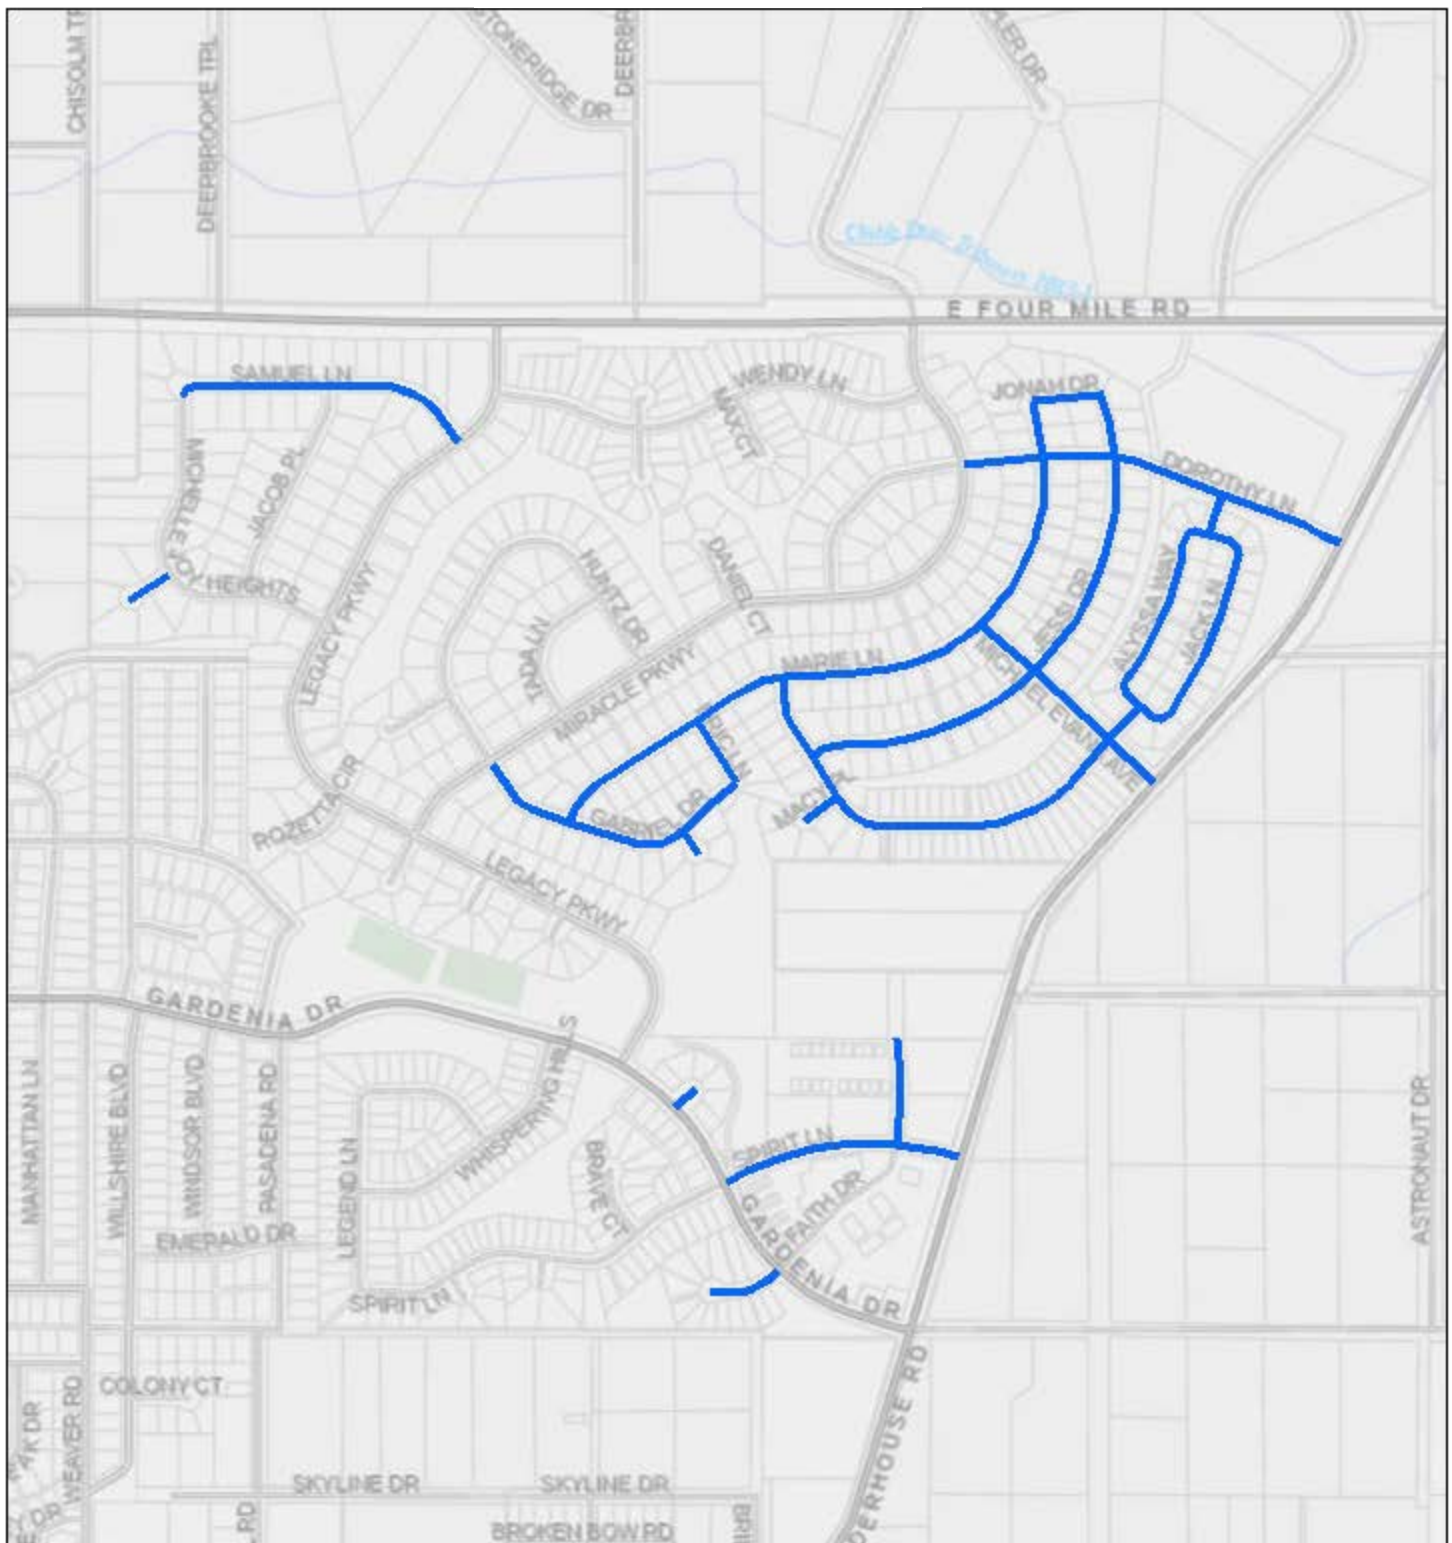

CITY OF CHEYENNE
2024 CRACK SEAL
S-16-24

4/19/2024

1:18,058

SECTION D

Cheyenne and Laramie County GIS Cooperative

This map/data is made possible through the Cheyenne and Laramie County GIS Cooperative (CLCGISC) and is for display purposes only. The CLCGISC invokes its sovereign and governmental immunity in allowing access to or use of this data, makes no warranties as to the validity, and assumes no liability associated with the use or misuse of this information.

CITY OF CHEYENNE
2024 CRACK SEAL
S-16-24

4/19/2024

SECTION E

Cheyenne and Laramie County GIS Cooperative

CITY OF CHEYENNE
2024 CRACK SEAL
S-16-24

4/19/2024

SECTION G

Cheyenne and Laramie County GIS Cooperative

CITY OF CHEYENNE
2024 CRACK SEAL
S-16-24

4/19/2024

1:18,058

SECTION H

Cheyenne and Laramie County GIS Cooperative

This map/data is made possible through the Cheyenne and Laramie County GIS Cooperative (CLCGISC) and is for display purposes only. The CLCGISC invokes its sovereign and governmental immunity in allowing access to or use of this data, makes no warranties as to the validity, and assumes no liability associated with the use or misuse of this information.

CITY OF CHEYENNE
2024 CRACK SEAL
S-16-24

4/19/2024

SECTION I

Cheyenne and Laramie County GIS Cooperative

This map/data is made possible through the Cheyenne and Laramie County GIS Cooperative (CLCGISC) and is for display purposes only. The CLCGISC invokes its sovereignty and governmental immunity in allowing access to or use of this data, makes no warranties as to the validity, and assumes no liability associated with the use or misuse of this information.