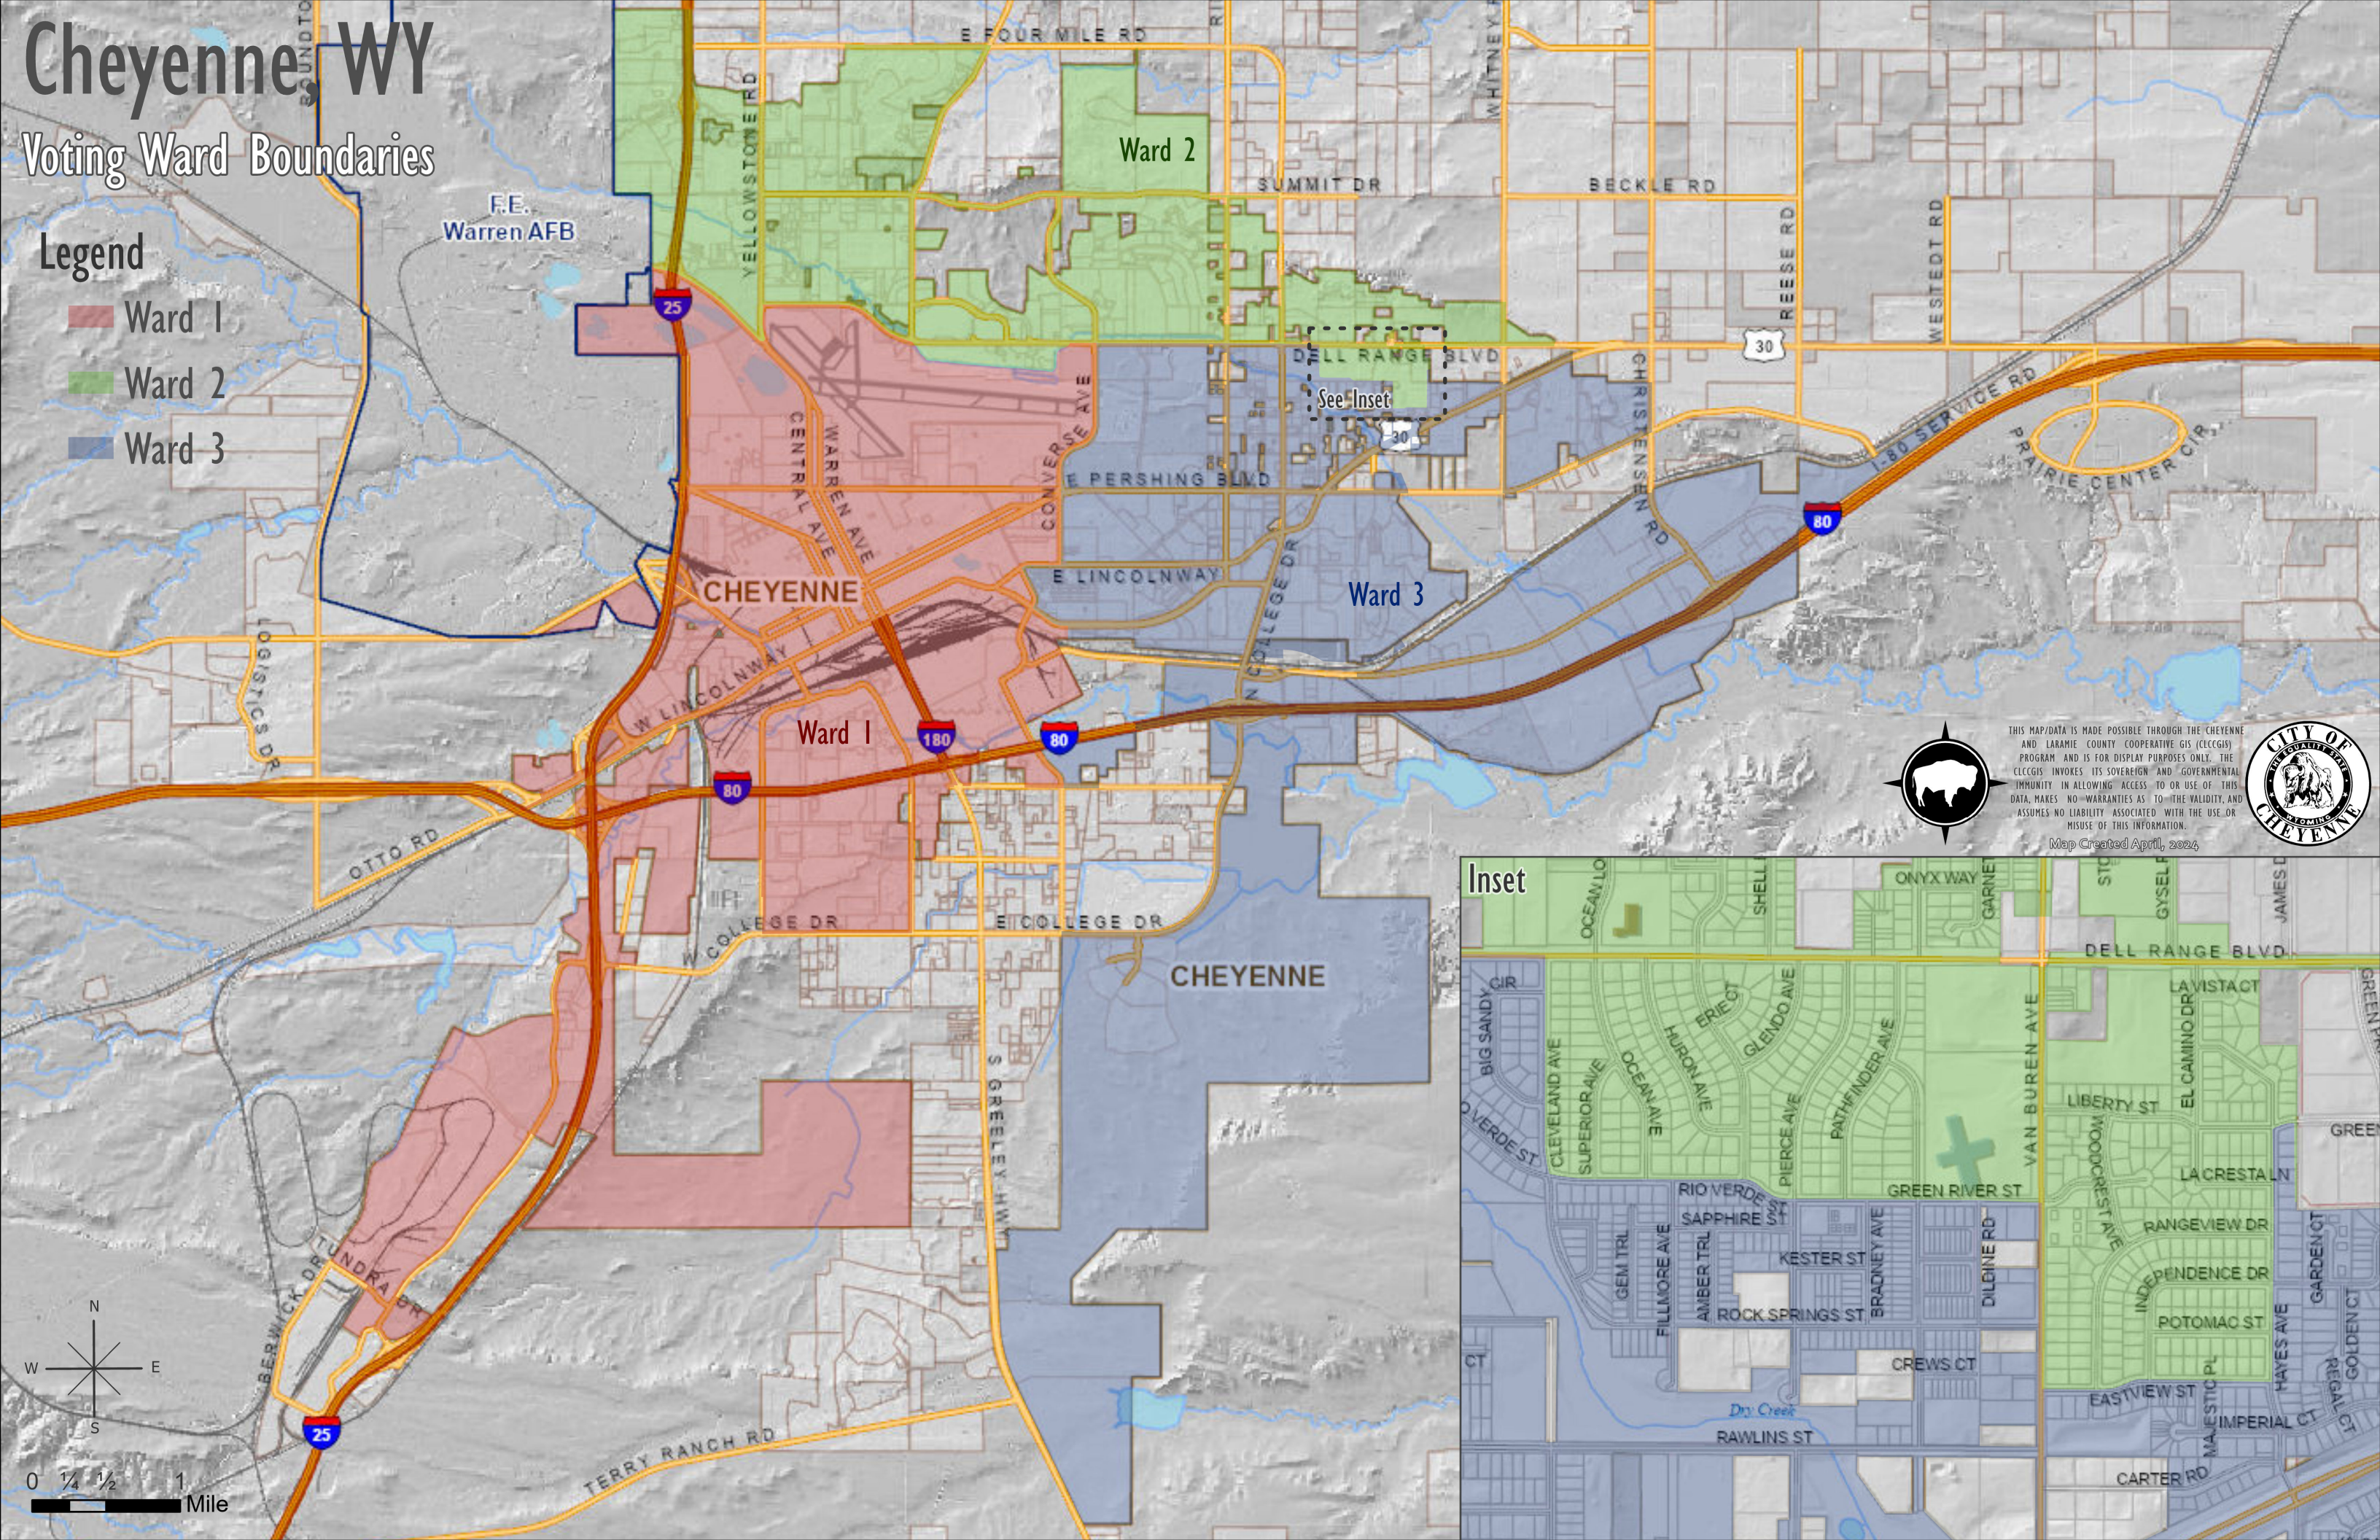

Cheyenne, WY

Voting Ward Boundaries

- Legend**
- Ward 1
 - Ward 2
 - Ward 3

THIS MAP/DATA IS MADE POSSIBLE THROUGH THE CHEYENNE AND LARAMIE COUNTY COOPERATIVE GIS (CLCGIS) PROGRAM AND IS FOR DISPLAY PURPOSES ONLY. THE CLCGIS INVOKES ITS SOVEREIGN AND GOVERNMENTAL IMMUNITY IN ALLOWING ACCESS TO OR USE OF THIS DATA, MAKES NO WARRANTIES AS TO THE VALIDITY, AND ASSUMES NO LIABILITY ASSOCIATED WITH THE USE OR MISUSE OF THIS INFORMATION.
Map Created April, 2024